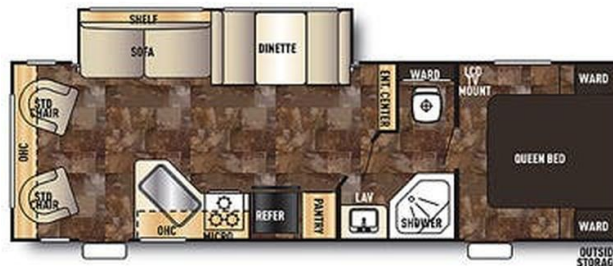

2014 FOREST RIVER GREY WOLF 26RL

SPECIFICATIONS

Year	2014
Manufacturer	FOREST RIVER
Brand	GREY WOLF
Model	26RL
Type	Travel Trailer
Status	PreOwned
Stock #	22572
Financing Available	✘
Warranty Available	✘
Suspension	N/A
Leveling	N/A
Exterior Length	30.9 ft.
Dry Weight	5430 lbs.
Sleeping Capacity	6 person(s)
Interior Colour	Brown
Exterior Colour	White / Brown / Gray
Slideouts	1

Disclaimer: Product information, pricing and photos are as accurate as possible and are subject to change without notice.

SELLING FEATURES

As-Is Sale. Introducing the 2014 Grey Wolf 26RL, from Forest River. The Grey Wolf 26RL contains everything you will need to make traveling effortless and straightforward. This travel trailer sleeps up to 6 people. Inside the Grey Wolf 26RL, you will find a four seat bench dinette that converts in...

OPTIONS & EQUIPMENT

- FRONT POWER TONGUE JACK
- SPARE TIRE
- MICROWAVE
- OVEN
- JACK-KNIFE SOFA
- FOUR SEAT BENCH DINETTE
- 3-BURNER STOVE TOP
- CANADIAN STANDARDS
- QUEEN BED

Powered by focusRV