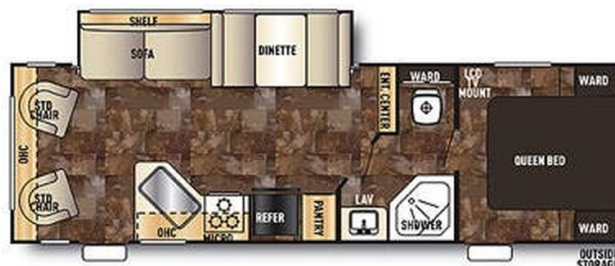

SICARD RV

sales.leads.focusrv@sicardrv.com 1-800-688-2210
7526 Regional Road 20, West Lincoln, ON L0R 2A0
Local 1-905-957-3344 | Fax 1-905-957-7855 | www.sicardrv.com

2014 FOREST RIVER GREY WOLF 26RL

\$17,900.00

Originally \$18,900.00

\$125 Bi-Weekly

SPECIFICATIONS

Year	2014
Manufacturer	FOREST RIVER
Brand	GREY WOLF
Model	26RL
Type	Travel Trailer
Status	PreOwned
Stock #	22572
Financing Available	✘
Warranty Available	✘
Suspension	N/A
Leveling	N/A
Exterior Length	30.9 ft.
Dry Weight	5430 lbs.
Sleeping Capacity	6 person(s)
Interior Colour	Brown
Exterior Colour	White / Brown / Gray
Slideouts	1

Disclaimer: Product information, pricing and photos are as accurate as possible and are subject to change without notice.

SELLING FEATURES

Introducing the 2014 Grey Wolf 26RL, from Forest River. The Grey Wolf 26RL contains everything you will need to make traveling effortless and straightforward. This travel trailer sleeps up to 6 people. Inside the Grey Wolf 26RL, you will find a a four seat bench dinette that converts into a bed p...

OPTIONS & EQUIPMENT

- FRONT POWER TONGUE JACK
- SPARE TIRE
- MICROWAVE
- OVEN
- JACK-KNIFE SOFA
- FOUR SEAT BENCH DINETTE
- 3-BURNER STOVE TOP
- CANADIAN STANDARDS
- QUEEN BED

Powered by focusRV