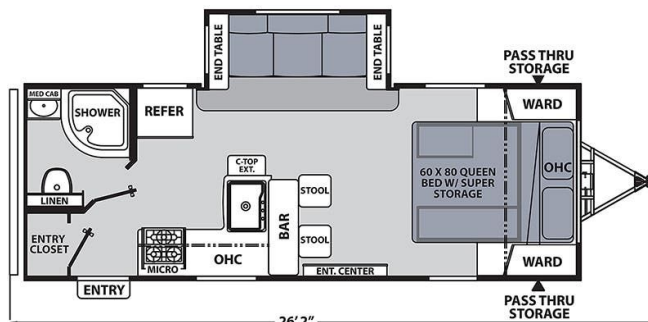

### SPECIFICATIONS

Year	2022
Manufacturer	COACHMEN
Brand	APEX
Model	211RBS
Type	Travel Trailer
Status	PreOwned
Stock #	22567
Financing Available	✘
Warranty Available	✘
Suspension	N/A
Leveling	N/A
Exterior Length	26.2 ft.
Dry Weight	4881 lbs.
Sleeping Capacity	4 person(s)
Interior Colour	Gray
Exterior Colour	White / Gray
Slideouts	1

### SELLING FEATURES

Introducing the 2022 Apex 211RBS, from Coachmen. The Apex 211RBS contains everything you will need to make traveling effortless and straightforward. This travel trailer sleeps up to 4 people. Inside the Apex 211RBS, you will find a tri-fold sofa that converts into a bed providing additional sle...