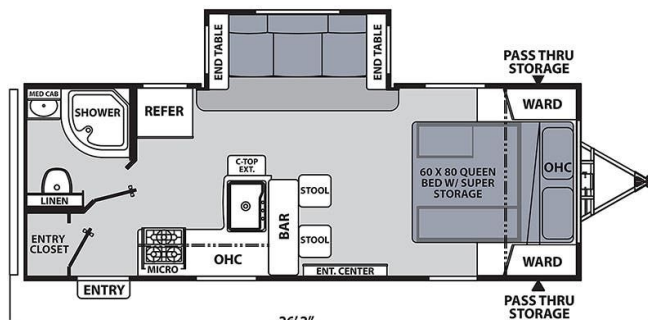

\$194 Bi-Weekly

2022 COACHMEN APEX 211RBS

SPECIFICATIONS

Year	2022
Manufacturer	COACHMEN
Brand	APEX
Model	211RBS
Type	Travel Trailer
Status	PreOwned
Stock #	22567
Financing Available	✘
Warranty Available	✘
Suspension	N/A
Leveling	N/A
Exterior Length	26.2 ft.
Dry Weight	4881 lbs.
Sleeping Capacity	4 person(s)
Interior Colour	Gray
Exterior Colour	White / Gray
Slideouts	1

Disclaimer: Product information, pricing and photos are as accurate as possible and are subject to change without notice.

SELLING FEATURES

Introducing the 2022 Apex 211RBS, from Coachmen. The Apex 211RBS contains everything you will need to make traveling effortless and straightforward. This travel trailer sleeps up to 4 people. Inside the Apex 211RBS, you will find a tri-fold sofa that converts into a bed providing additional sle...