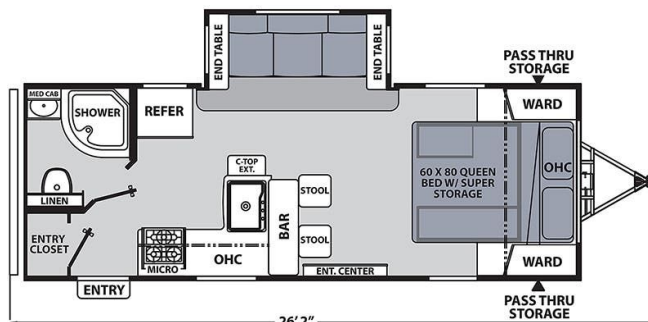

Originally \$40,900.00

\$199 Bi-Weekly

SPECIFICATIONS

Year	2022
Manufacturer	COACHMEN
Brand	APEX
Model	211RBS
Type	Travel Trailer
Status	PreOwned
Stock #	22567
Financing Available	✘
Warranty Available	✘
Suspension	N/A
Leveling	N/A
Exterior Length	26.2 ft.
Dry Weight	4881 lbs.
Sleeping Capacity	4 person(s)
Interior Colour	Gray
Exterior Colour	White / Gray
Slideouts	1

Disclaimer: Product information, pricing and photos are as accurate as possible and are subject to change without notice.

SELLING FEATURES

Introducing the 2022 Apex 211RBS, from Coachmen. The Apex 211RBS contains everything you will need to make traveling effortless and straightforward. This travel trailer sleeps up to 4 people. Inside the Apex 211RBS, you will find a tri-fold sofa that converts into a bed providing additional sle...