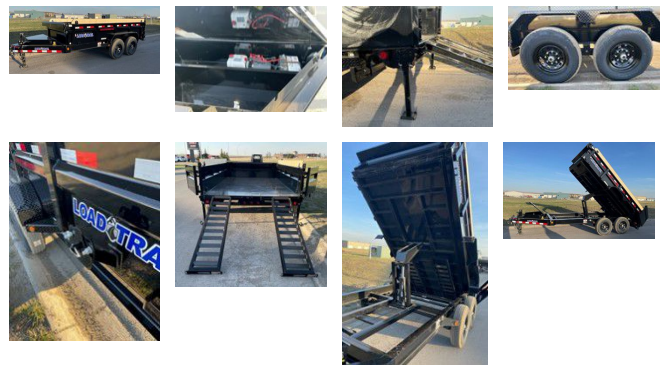

### 2025 LOAD TRAIL LOW PROFILE TANDEM AXLE DUMP DT14

#### SPECIFICATIONS

Year	2025
Manufacturer	LOAD TRAIL
Brand	LOW PROFILE TANDEM AXLE DUMP
Model	DT14
Type	Dump Trailer
Status	New
Stock #	330934
Financing Available	✘
Warranty Available	✘
Location	High River
Exterior Length	14.0 ft. (168 inches)
GVWR	N/A lbs.
Exterior Width	7.00 ft. (84 inches)
Colour	Black

#### SELLING FEATURES

2025 DUMPBOX 14FT CONTRACTOR'S LOW PROFILE TANDEM AXLE (14,000LBS GVW) 18,000LBS LIFTING CAPACITY 83" X 14FT W/ADDITIONAL OPTIONS:

- LOW PROFILE - 28" DECK HEIGHT, much easier to load equipment
- L.E.D. LIGHTS full LED package
- CUSTOM AIRFLOW THROUGH TARP Custom airflow through tarp with f...