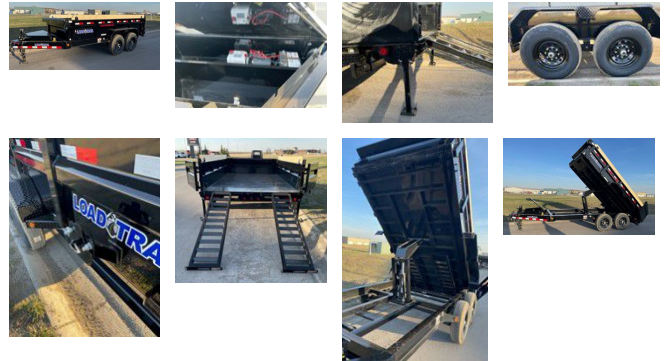

2025 LOAD TRAIL LOW PROFILE TANDEM AXLE DUMP DT14

SPECIFICATIONS

Year	2025
Manufacturer	LOAD TRAIL
Brand	LOW PROFILE TANDEM AXLE DUMP
Model	DT14
Type	Dump Trailer
Status	New
Stock #	330935
Financing Available	✘
Warranty Available	✘
Location	High River
Exterior Length	14.0 ft. (168 inches)
GVWR	N/A lbs.
Exterior Width	7.00 ft. (84 inches)
Colour	Black

Disclaimer: Product information, pricing and photos are as accurate as possible and are subject to change without notice.

SELLING FEATURES

2025 DUMPBOX 14FT CONTRACTOR'S LOW PROFILE TANDEM AXLE (14,000LBS GVW) 18,000LBS LIFTING CAPACITY 83" X 14FT W/ADDITIONAL OPTIONS:

- LOW PROFILE - 28" DECK HEIGHT, much easier to load equipment
- L.E.D. LIGHTS full LED package
- CUSTOM AIRFLOW THROUGH TARP Custom airflow through tarp with f...

Powered by focusRV

Powered by
focusRV