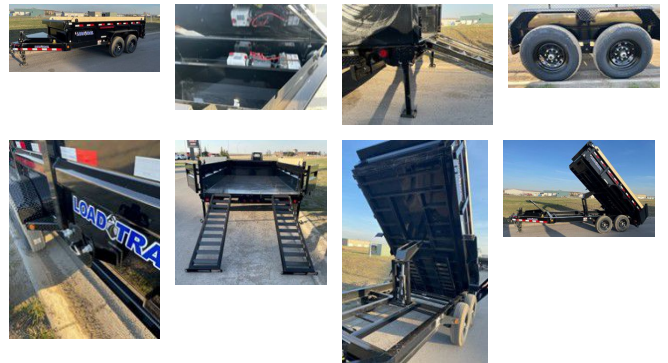

### 2025 LOAD TRAIL LOW PROFILE TANDEM AXLE DUMP DT14

#### SPECIFICATIONS

Year	2025
Manufacturer	LOAD TRAIL
Brand	LOW PROFILE TANDEM AXLE DUMP
Model	DT14
Type	Dump Trailer
Status	New
Stock #	330935
Financing Available	✘
Warranty Available	✘
Location	High River
Exterior Length	14.0 ft. (168 inches)
GVWR	N/A lbs.
Exterior Width	7.00 ft. (84 inches)
Colour	Black

#### SELLING FEATURES

2025 DUMPBOX 14FT CONTRACTOR'S LOW PROFILE TANDEM AXLE (14,000LBS GVW) 18,000LBS LIFTING CAPACITY 83" X 14FT W/ADDITIONAL OPTIONS:

- LOW PROFILE - 28" DECK HEIGHT, much easier to load equipment
- L.E.D. LIGHTS full LED package
- CUSTOM AIRFLOW THROUGH TARP Custom airflow through tarp with f...