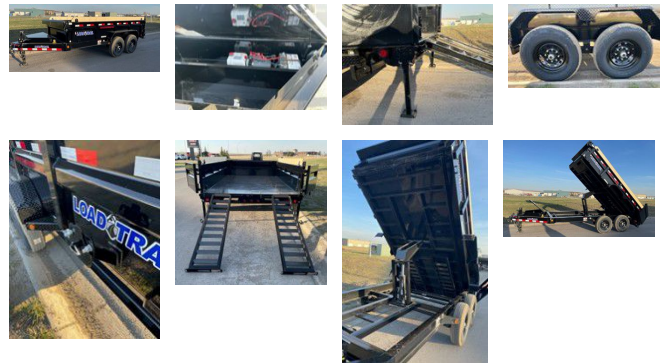

2025 LOAD TRAIL LOW PROFILE TANDEM AXLE DUMP DT14

SPECIFICATIONS

Year	2025
Manufacturer	LOAD TRAIL
Brand	LOW PROFILE TANDEM AXLE DUMP
Model	DT14
Type	Dump Trailer
Status	New
Stock #	330935
Financing Available	✘
Warranty Available	✘
Location	High River
Exterior Length	14.0 ft. (168 inches)
GVWR	N/A lbs.
Exterior Width	7.00 ft. (84 inches)
Colour	Black

Disclaimer: Product information, pricing and photos are as accurate as possible and are subject to change without notice.

SELLING FEATURES

2025 DUMPBOX 14FT CONTRACTOR'S LOW PROFILE TANDEM AXLE (14,000LBS GVW) 18,000LBS LIFTING CAPACITY 83" X 14FT W/ADDITIONAL OPTIONS:

- LOW PROFILE - 28" DECK HEIGHT, much easier to load equipment
- L.E.D. LIGHTS full LED package
- CUSTOM AIRFLOW THROUGH TARP Custom airflow through tarp with f...

Powered by focusRV

Powered by
focusRV