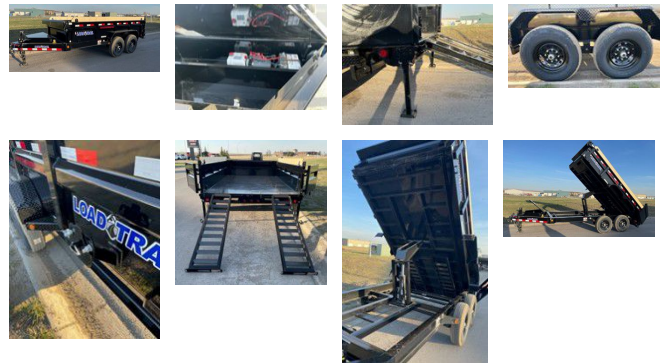

### 2025 LOAD TRAIL LOW PROFILE TANDEM AXLE DUMP DT14

#### SPECIFICATIONS

|                     |                              |
|---------------------|------------------------------|
| Year                | 2025                         |
| Manufacturer        | LOAD TRAIL                   |
| Brand               | LOW PROFILE TANDEM AXLE DUMP |
| Model               | DT14                         |
| Type                | Dump Trailer                 |
| Status              | New                          |
| Stock #             | 330936                       |
| Financing Available | ✘                            |
| Warranty Available  | ✘                            |
| Location            | High River                   |
| Exterior Length     | 14.0 ft. (168 inches)        |
| GVWR                | N/A lbs.                     |
| Exterior Width      | 7.00 ft. (84 inches)         |
| Colour              | Black                        |

#### SELLING FEATURES

2025 DUMPBOX 14FT CONTRACTOR'S LOW PROFILE TANDEM AXLE (14,000LBS GVW) 18,000LBS LIFTING CAPACITY 83" X 14FT W/ADDITIONAL OPTIONS:

- LOW PROFILE - 28" DECK HEIGHT, much easier to load equipment
- L.E.D. LIGHTS full LED package
- CUSTOM AIRFLOW THROUGH TARP Custom airflow through tarp with f...