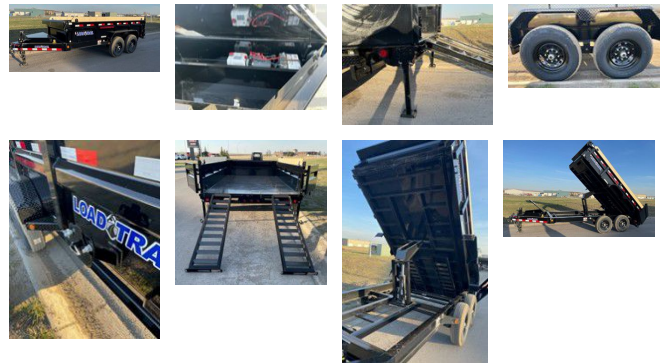

2025 LOAD TRAIL LOW PROFILE TANDEM AXLE DUMP DT14

SPECIFICATIONS

Year	2025
Manufacturer	LOAD TRAIL
Brand	LOW PROFILE TANDEM AXLE DUMP
Model	DT14
Type	Dump Trailer
Status	New
Stock #	330936
Financing Available	✘
Warranty Available	✘
Location	High River
Exterior Length	14.0 ft. (168 inches)
GVWR	N/A lbs.
Exterior Width	7.00 ft. (84 inches)
Colour	Black

Disclaimer: Product information, pricing and photos are as accurate as possible and are subject to change without notice.

SELLING FEATURES

2025 DUMPBOX 14FT CONTRACTOR'S LOW PROFILE TANDEM AXLE (14,000LBS GVW) 18,000LBS LIFTING CAPACITY 83" X 14FT W/ADDITIONAL OPTIONS:

- LOW PROFILE - 28" DECK HEIGHT, much easier to load equipment
- L.E.D. LIGHTS full LED package
- CUSTOM AIRFLOW THROUGH TARP Custom airflow through tarp with f...

Powered by focusRV

Powered by focusRV