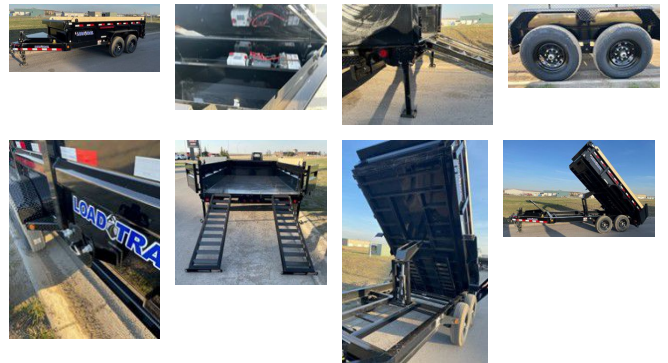

2025 LOAD TRAIL LOW PROFILE TANDEM AXLE DUMP DT14

SPECIFICATIONS

Year	2025
Manufacturer	LOAD TRAIL
Brand	LOW PROFILE TANDEM AXLE DUMP
Model	DT14
Type	Dump Trailer
Status	New
Stock #	330933
Financing Available	✘
Warranty Available	✘
Location	Edmonton
Exterior Length	14.0 ft. (168 inches)
GVWR	N/A lbs.
Exterior Width	7.00 ft. (84 inches)
Colour	Black

Disclaimer: Product information, pricing and photos are as accurate as possible and are subject to change without notice.

SELLING FEATURES

4CS THE ONLY COMPANY WITH A PRICE MATCH GUARANTEE – SPEC FOR SPEC NO ONE BEATS OUR PRICE, OR WE GIVE YOU \$500, BRING IN A QUOTE AND WE WILL SHOW YOU THE DIFFERENCE. UNLIKE OTHER DUMPBOXES THAT ARE BUILT LIKE A TIN-CAN; THAT HAVE 14 GAUGE SIDES & 12 GAUGE FLOOR, OBVIOUS STRUCTURAL DEFICIENCIES AND ...