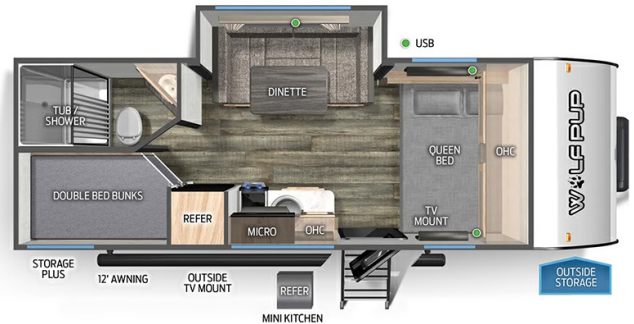

### SPECIFICATIONS

Year	2025
Manufacturer	FOREST RIVER
Brand	WOLF PUP
Model	17JW
Type	Travel Trailer
Status	New
Stock #	P2902
Financing Available	✘
Warranty Available	✘
Suspension	N/A
Leveling	N/A
Exterior Length	23.9 ft.
Dry Weight	4311 lbs.
Sleeping Capacity	8 person(s)
Interior Colour	N/A
Exterior Colour	Aluminum
Slideouts	1

### SELLING FEATURES

Specifications and Features:

- Length (ft): 23'11"
- Width (ft): 7'6"
- GVWR (lbs): 5707
- Dry Weight (lbs): 4311
- Payload Capacity (lbs): 1396
- Hitch Weight (lbs): 607
- Number Of Fresh Water Holding Tanks: 1
- Total Fresh Water Tank Capacity (gal): 26
- Number Of Gray Water Holding Tanks:...