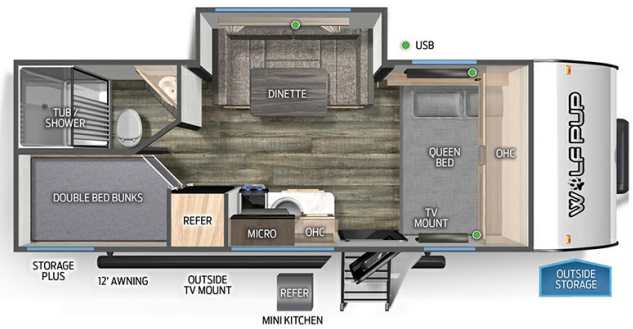

SPECIAL UNIT

\$32,995.00

Originally \$33,995

\$166 Bi-Weekly

2025 FOREST RIVER WOLF PUP 17JW

SPECIFICATIONS

Year	2025
Manufacturer	FOREST RIVER
Brand	WOLF PUP
Model	17JW
Type	Travel Trailer
Status	New
Stock #	P3010
Financing Available	✓
Warranty Available	✓
Suspension	N/A
Leveling	N/A
Exterior Length	23.9 ft.
Dry Weight	4311 lbs.
Sleeping Capacity	8 person(s)
Interior Colour	N/A
Exterior Colour	Aluminum
Slideouts	1

Disclaimer: Product information, pricing and photos are as accurate as possible and are subject to change without notice.

SELLING FEATURES

Specifications and Features:

- Length (ft): 23'11"
- Width (ft): 7'6"
- GVWR (lbs): 5707
- Dry Weight (lbs): 4311
- Payload Capacity (lbs): 1396
- Hitch Weight (lbs): 607
- Number Of Fresh Water Holding Tanks: 1
- Total Fresh Water Tank Capacity (gal): 26
- Number Of Gray Water Holding Tanks:...