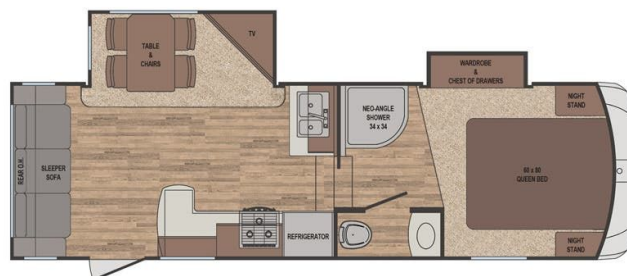

2016 PALOMINO SABRE 25RL

SPECIFICATIONS

Year	2016
Manufacturer	PALOMINO
Brand	SABRE
Model	25RL
Type	Fifth Wheel
Status	PreOwned
Stock #	22558
Financing Available	✘
Warranty Available	✘
Suspension	N/A
Leveling	N/A
Exterior Length	28.7 ft.
Dry Weight	7278 lbs.
Sleeping Capacity	4 person(s)
Interior Colour	Brown
Exterior Colour	Brown
Slideouts	2

Disclaimer: Product information, pricing and photos are as accurate as possible and are subject to change without notice.

SELLING FEATURES

Introducing the 2016 Sabre 25RL, from Forest River. The Sabre 25RL contains everything you will need to make traveling effortless and straightforward. This fifth wheel sleeps up to 4 people. Inside the Sabre 25RL, you will find a tri-fold sofa that converts into a bed providing additional sleepin...