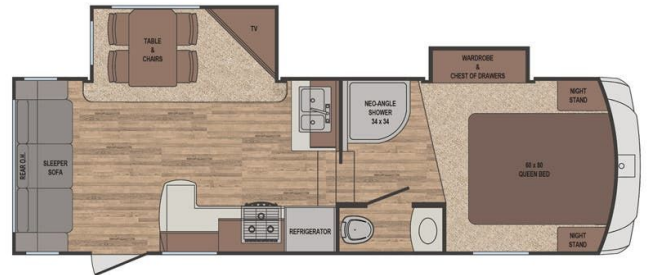

\$168 Bi-Weekly

2016 PALOMINO SABRE 25RL

SPECIFICATIONS

Year	2016
Manufacturer	PALOMINO
Brand	SABRE
Model	25RL
Type	Fifth Wheel
Status	PreOwned
Stock #	22558
Financing Available	✘
Warranty Available	✘
Suspension	N/A
Leveling	N/A
Exterior Length	28.7 ft.
Dry Weight	7278 lbs.
Sleeping Capacity	4 person(s)
Interior Colour	Brown
Exterior Colour	Brown
Slideouts	2

Disclaimer: Product information, pricing and photos are as accurate as possible and are subject to change without notice.

SELLING FEATURES

Introducing the 2016 Sabre 25RL, from Forest River. The Sabre 25RL contains everything you will need to make traveling effortless and straightforward. This fifth wheel sleeps up to 4 people. Inside the Sabre 25RL, you will find a tri-fold sofa that converts into a bed providing additional sleepin...