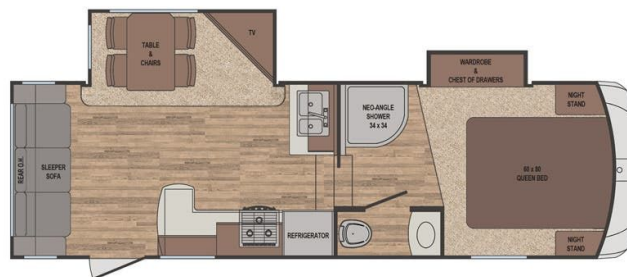

Originally ~~\$30,900.00~~

\$180 Bi-Weekly

SPECIFICATIONS

| | |
|---------------------|-------------|
| Year | 2016 |
| Manufacturer | PALOMINO |
| Brand | SABRE |
| Model | 25RL |
| Type | Fifth Wheel |
| Status | PreOwned |
| Stock # | 22558 |
| Financing Available | ✘ |
| Warranty Available | ✘ |
| Suspension | N/A |
| Leveling | N/A |
| Exterior Length | 28.7 ft. |
| Dry Weight | 7278 lbs. |
| Sleeping Capacity | 4 person(s) |
| Interior Colour | Brown |
| Exterior Colour | Brown |
| Slideouts | 2 |

Disclaimer: Product information, pricing and photos are as accurate as possible and are subject to change without notice.

SELLING FEATURES

Introducing the 2016 Sabre 25RL, from Forest River. The Sabre 25RL contains everything you will need to make traveling effortless and straightforward. This fifth wheel sleeps up to 4 people. Inside the Sabre 25RL, you will find a tri-fold sofa that converts into a bed providing additional sleepin...