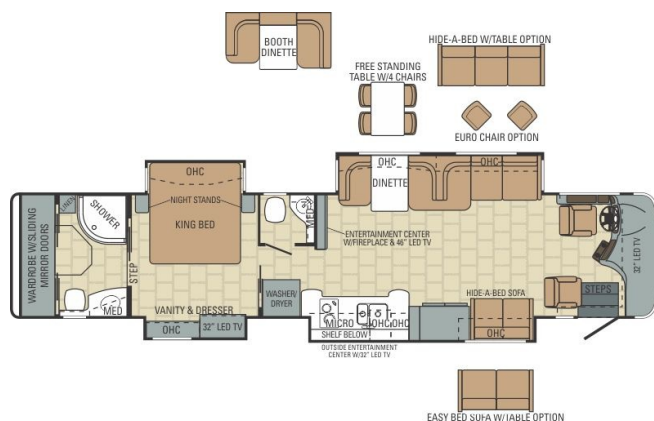

**SPECIAL UNIT****2014 ENTEGRA COACH ANTHEM 42RBQ****SPECIFICATIONS**

Year	2014
Manufacturer	ENTEGRA COACH
Brand	ANTHEM
Model	42RBQ
Type	Motorhome
Class	A
Fuel Type	DIESEL
Status	PreOwned
Stock #	22565
Financing Available	✘
Warranty Available	✘
Odometer	95672 kms.
VIN	4VZBU1D95EC077740
Chassis	N/A
Engine	N/A
Transmission	N/A
Suspension	N/A
Leveling	N/A
Exterior Length	43.1 ft.
Dry Weight	38796 lbs.
Sleeping Capacity	6 person(s)
Interior Colour	Kensington
Exterior Colour	Ebony Blaze
Slideouts	4

Disclaimer: Product information, pricing and photos are as accurate as possible and are subject to change without notice.

SELLING FEATURES

Introducing the 2014 Anthem 42RBQ, from Entegra Coach. The Anthem 42RBQ gives you everything you'd want out of a diesel pusher. This A class motorhome sleeps up to 6 people. The Anthem 42RBQ rides on a Spartan chassis, powered by a 450HP Cummins diesel engine with a 6 speed Allison transmi...

OPTIONS & EQUIPMENT

- CAR FAX REPORTS COLLISION \$7571.00 NOV. 2022
- EXTERIOR ENTERTAINMENT CENTER
- SLIDEOUT AWNINGS
- PULL-OUT SOFA BED
- JACK-KNIFE SOFA
- DISHWASHER
- MICROWAVE
- INDUCTION STOVETOP
- WASHER AND DRYER
- BOOTH DINETTE