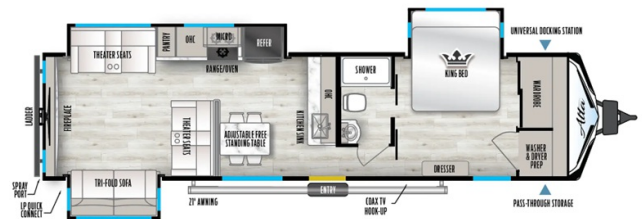

**SPECIAL UNIT**

**\$89,995.00**

Originally \$119,598

\$236 Weekly

**2025 EAST TO WEST ALTA 365 EXTREME 3250KXT (YEAR ROUND USE)**

**SPECIFICATIONS**

Year	2025
Manufacturer	EAST TO WEST
Brand	ALTA 365 EXTREME
Model	3250KXT (YEAR ROUND USE)
Type	Travel Trailer
Status	New
Stock #	I1357
Financing Available	✓
Warranty Available	✓
Suspension	N/A
Leveling	N/A
Exterior Length	38.5 ft.
Dry Weight	10334 lbs.
Sleeping Capacity	4 person(s)
Interior Colour	N/A
Exterior Colour	AZDEL LAMINATED SIDEWALL
Slideouts	3

3250KXT

**Disclaimer:** Product information, pricing and photos are as accurate as possible and are subject to change without notice.

**SELLING FEATURES**

What makes this a year round trailer?

- 3" thick laminated sidewalls offering r36 insulation
- heated and enclosed underbelly with 12v heating pads on the water tanks
- heat strip in the AC unit to provide electric heat capability
- heated water lines to prevent freezing
- on demand water heater

**OPTIONS & EQUIPMENT**

Awning 21'	1 Air Conditioning Unit(s)	Back Flush	Battery Tray	AC/DC Converter	Dual Wheels	Enclosed Underbelly
Heated Tanks	Stabilizer Jacks	Outside Shower	Rack and Ladder	Spare with Carrier	1 65" Televisions	
Demand Water Heater	Thermal Pane Windows					