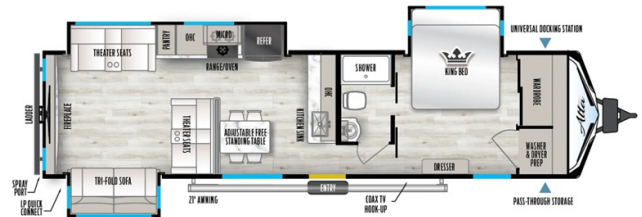

SPECIAL UNIT

\$89,995.00

Originally \$119,598

2025 EAST TO WEST ALTA 365 EXTREME 3250KXT (YEAR ROUND USE)

SPECIFICATIONS

Year	2025
Manufacturer	EAST TO WEST
Brand	ALTA 365 EXTREME
Model	3250KXT (YEAR ROUND USE)
Type	Travel Trailer
Status	New
Stock #	32500716
Financing Available	✘
Warranty Available	✘
Suspension	N/A
Leveling	N/A
Exterior Length	38.5 ft.
Dry Weight	10334 lbs.
Sleeping Capacity	4 person(s)
Interior Colour	N/A
Exterior Colour	AZDEL LAMINATED SIDEWALL
Slideouts	3

3250KXT

Disclaimer: Product information, pricing and photos are as accurate as possible and are subject to change without notice.

SELLING FEATURES

What makes this a year round trailer?

- 3" thick laminated sidewalls offering r36 insulation
- heated and enclosed underbelly with 12v heating pads on the water tanks
- heat strip in the AC unit to provide electric heat capability
- heated water lines to prevent freezing
- on demand water heater

OPTIONS & EQUIPMENT

Awning 21'	1 Air Conditioning Unit(s)	Back Flush	Battery Tray	AC/DC Converter	Dual Wheels	Enclosed Underbelly
Heated Tanks	Stabilizer Jacks	Outside Shower	Rack and Ladder	Spare with Carrier	1 65" Televisions	
Demand Water Heater	Thermal Pane Windows					