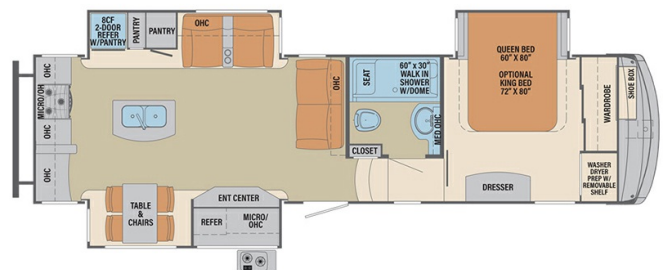

### SPECIFICATIONS

Year	2019
Manufacturer	PALOMINO
Brand	COLUMBUS
Model	297RKC
Type	Fifth Wheel
Status	PreOwned
Stock #	49627
Financing Available	✓
Warranty Available	For Purchase
Suspension	N/A
Leveling	N/A
Exterior Length	36.3 ft.
Dry Weight	11098 lbs.
Sleeping Capacity	4 person(s)
Interior Colour	N/A
Exterior Colour	Fiberglass
Slideouts	3

### SELLING FEATURES

Specifications and Features:

- Length (ft): 36'3"
- Width (ft): 8'5"
- Height (ft): 12'4"
- GVWR (lbs): 14098
- Dry Weight (lbs): 11098
- Payload Capacity (lbs): 3000
- Hitch Weight (lbs): 2134
- Number Of Fresh Water Holding Tanks: 1
- Total Fresh Water Tank Capacity (gal): 75
- Number Of Gr...