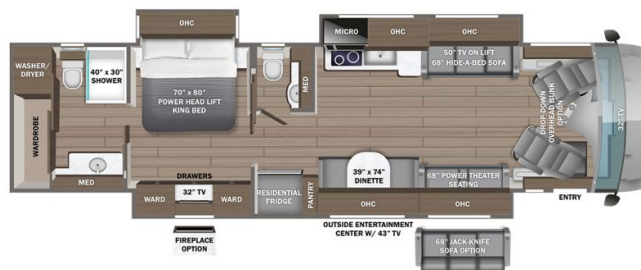

\$2,351 Bi-Weekly

2025 ENTEGRA COACH REATTA XL 40Q2

SPECIFICATIONS

Year	2025
Manufacturer	ENTEGRA COACH
Brand	REATTA XL
Model	40Q2
Type	Motorhome
Class	A
Fuel Type	DIESEL
Status	New
Stock #	22560
Financing Available	✘
Warranty Available	✘
Odometer	820 kms.
VIN	4VZAR1D1XSC095640
Chassis	N/A
Engine	N/A
Transmission	N/A
Suspension	N/A
Leveling	N/A
Exterior Length	40.9 ft.
Dry Weight	N/A lbs.
Sleeping Capacity	8 person(s)
Interior Colour	Summit
Exterior Colour	Blue Pearl
Slideouts	3

Disclaimer: Product information, pricing and photos are as accurate as possible and are subject to change without notice.

SELLING FEATURES

Introducing the 2025 Reatta XL 40Q2 from Entegra Coach. The Reatta XL 40Q2 is designed for luxury travel and entertaining. This A class motorhome sleeps up to 8 people. The Reatta XL 40Q2 rides on a Spartan K2 raised-rail chassis, powered by a 380HP Cummins L9 turbocharged diesel engine with a 6-...