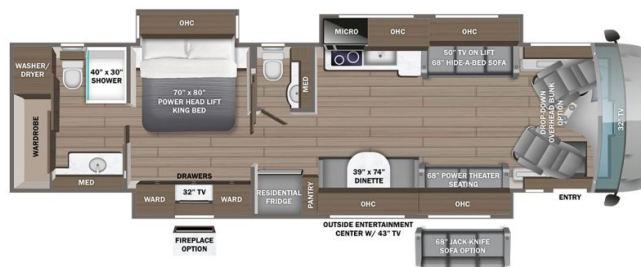

\$2,261 Bi-Weekly

2025 ENTEGRA COACH REATTA XL 40Q2

SPECIFICATIONS

Year	2025
Manufacturer	ENTEGRA COACH
Brand	REATTA XL
Model	40Q2
Type	Motorhome
Class	A
Fuel Type	DIESEL
Status	New
Stock #	22560
Financing Available	✘
Warranty Available	✘
Odometer	820 kms.
VIN	4VZAR1D1XSC095640
Chassis	N/A
Engine	N/A
Transmission	N/A
Suspension	N/A
Leveling	N/A
Exterior Length	40.9 ft.
Dry Weight	N/A lbs.
Sleeping Capacity	8 person(s)
Interior Colour	Summit
Exterior Colour	Blue Pearl
Slideouts	3

Disclaimer: Product information, pricing and photos are as accurate as possible and are subject to change without notice.

SELLING FEATURES

Introducing the 2025 Reatta XL 40Q2 from Entegra Coach. The Reatta XL 40Q2 is designed for luxury travel and entertaining. This A class motorhome sleeps up to 8 people. The Reatta XL 40Q2 rides on a Spartan K2 raised-rail chassis, powered by a 380HP Cummins L9 turbocharged diesel engine with a 6-...