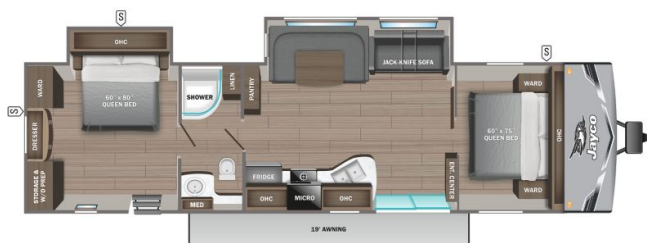

### SPECIFICATIONS

Year	2025
Manufacturer	JAYCO
Brand	JAY FLIGHT
Model	380DQS
Type	Park Model
Status	New
Stock #	22562
Financing Available	✘
Warranty Available	✘
Suspension	N/A
Leveling	N/A
Exterior Length	36.9 ft.
Dry Weight	8663 lbs.
Sleeping Capacity	8 person(s)
Interior Colour	Classic Farmhouse
Exterior Colour	White / Gray
Slideouts	2

### SELLING FEATURES

Introducing the 2025 Jay Flight 380DQS, made by Jayco. The Jay Flight 380DQS provides you with all of the comforts you need. This park model sleeps up to 8 people. Inside this Jay Flight 380DQS, you will find two bedrooms (front and back) with a king size bed in the rear for additional sleeping c...