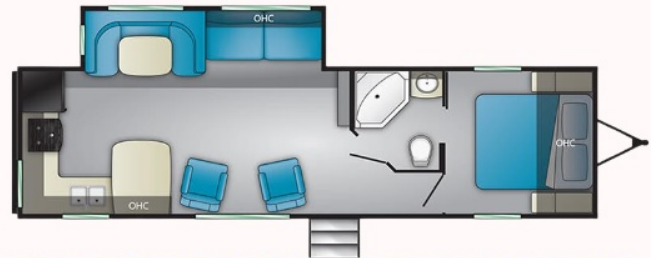

HEIDI'S RV SUPERSTORE

heidis@heidisrv.com 1 (888) 322-3614
3982 HWY #11 South, Oro Medonte, ON L0L 1T0
Local (705) 487-2214 | Fax (705) 487-1173 | www.heidisrv.com

$28,995.00

2019 HEARTLAND PROWLER LYNX 28LX (REAR KITCHEN*)

SPECIFICATIONS

Year	2019
Manufacturer	HEARTLAND
Brand	PROWLER
Model	LYNX 28LX (REAR KITCHEN*)
Type	Travel Trailer
Status	PreOwned
Stock #	TR2761
Sleeping Capacity	6 person(s)

Disclaimer: Product information, pricing and photos are as accurate as possible and are subject to change without notice.

Used
2019 Prowler Lynx 28LX
Couples Unit
Sleeps 6
Weight* 6,656 lbs
Length 33.4'
St # TR2761

Heidi's RV SUPERSTORE
Located Between Barrie & Orillia
Phone/Text 705-487-2214 | Email: heidis@heidisrv.com
Toll Free: 1-888-322-3614 | Website: heidisrv.com

WWW.HEIDISRV.COM

SELLING FEATURES

Discover Your Ideal RV at Heidi's RV Superstore, Proudly Serving Simcoe County ("Cottage Country"), including Barrie, Orillia, Innisfil, Collingwood, Wasaga Beach, and Beyond. Conveniently located ~1 hr North of Toronto on Hwy 11 in Oro-Medonte. Explore our extensive inventory online at www.heid...

OPTIONS & EQUIPMENT

- model length: 28'
- overall length (from bumper-to-hitch): 33.4'
- ELECTRIC TONGUE JACK
- ELECTRIC AWNING
- 4 x SCISSOR JACKS
- 2 DOOR FRIDGE/FREEZER
- MICROWAVE
- STOVE W/OVEN
- LARGE PULL OUT STORAGE DRAWER IN KITCHEN
- DUCTED A/C
- PLEATED NIGHT SHADES
- FOOT FLUSH TOILET
- GLASS SHOWER DOOR
- DUAL ENTRANCE INTO BATHROOM
- SPARE TIRE W/CARRIER
- BACK-UP CAMERA PREPPED

Powered by focusRV