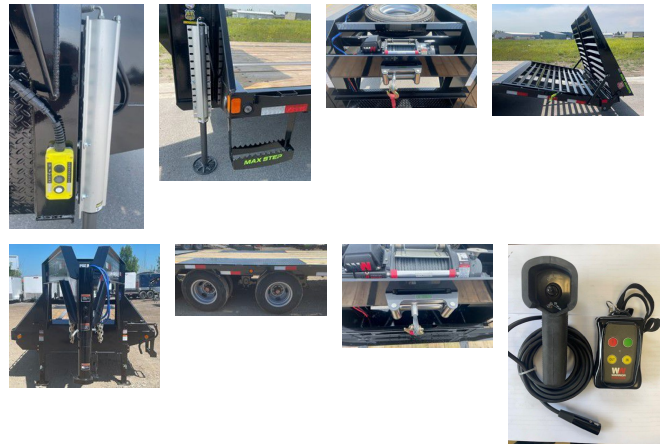

2025 LOAD TRAIL LOW PROFILE GOOSENECK TRAILER GP36

SPECIFICATIONS

Year	2025
Manufacturer	LOAD TRAIL
Brand	LOW PROFILE GOOSENECK TRAILER
Model	GP36
Type	Gooseneck Trailer
Status	New
Stock #	326117
Financing Available	✘
Warranty Available	✘
Location	High River
Exterior Length	36.0 ft. (432 inches)
GVWR	N/A lbs.
Exterior Width	8.50 ft. (102 inches)
Colour	Black

Disclaimer: Product information, pricing and photos are as accurate as possible and are subject to change without notice.

SELLING FEATURES

2025 LOW PROFILE TANDEM AXLE H.D. GOOSENECK 36 FT - MAX RAMPS 30,00LBS/47,800LBS GVW 102" X 36 FT W/ADDITIONAL OPTIONS:

- LOW PROFILE - 34" HIG DECK, EASIER TO LOAD EQUIPMENT OR PRODUCT
- L.E.D. LIGHTS, full LED package
- L.E.D. BACK UP LIGHTS - backup safely at night
- HEAVY DUTY 2...

Powered by focusRV

Powered by focusRV