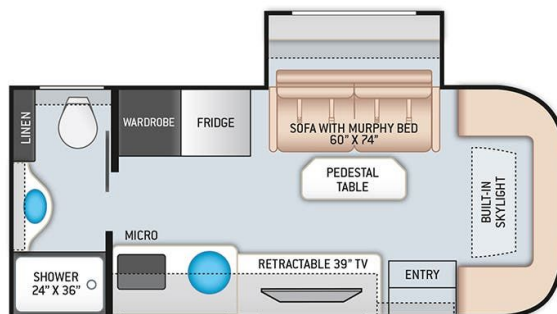

Disclaimer: Product information, pricing and photos are as accurate as possible and are subject to change without notice.

SELLING FEATURES

Introducing the 2022 Compass 23TE, from Thor. The Compass 23TE is your perfect traveling companion. This C class motorhome sleeps up to 2 people. The Compass 23TE rides on a Ford chassis, powered by a 310HP gas engine with a 10 speed automatic transmission. Inside the Compass 23TE, you will find ...