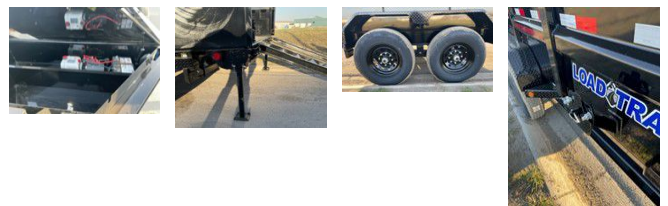

2025 LOAD TRAIL LOW PROFILE TANDEM AXLE DUMP DL83

SPECIFICATIONS

Year	2025
Manufacturer	LOAD TRAIL
Brand	LOW PROFILE TANDEM AXLE DUMP
Model	DL83
Type	Dump Trailer
Status	New
Stock #	330315
Financing Available	✘
Warranty Available	✘
Location	Edmonton
Exterior Length	12.0 ft. (144 inches)
GVWR	N/A lbs.
Exterior Width	7.00 ft. (84 inches)
Colour	Black

Disclaimer: Product information, pricing and photos are as accurate as possible and are subject to change without notice.

SELLING FEATURES

4CS THE ONLY COMPANY WITH A PRICE MATCH GUARANTEE – SPEC FOR SPEC NO ONE BEATS OUR PRICE, OR WE GIVE YOU \$500, BRING IN A QUOTE AND WE WILL SHOW YOU THE DIFFERENCE. UNLIKE OTHER DUMPBOXES THAT ARE BUILT LIKE A TIN-CAN; THAT HAVE 14 GAUGE SIDES & 12 GAUGE FLOOR, OBVIOUS STRUCTURAL DEFICIENCIES AND ...