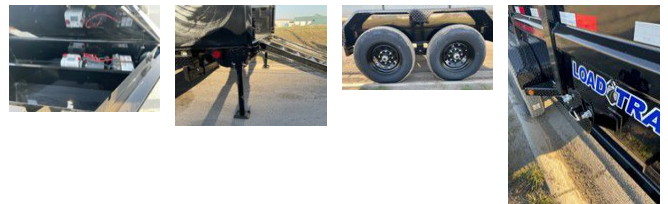

2025 LOAD TRAIL LOW PROFILE TANDEM AXLE DUMP DL83

SPECIFICATIONS

Year	2025
Manufacturer	LOAD TRAIL
Brand	LOW PROFILE TANDEM AXLE DUMP
Model	DL83
Type	Dump Trailer
Status	New
Stock #	330315
Financing Available	✘
Warranty Available	✘
Location	High River
Exterior Length	12.0 ft. (144 inches)
GVWR	N/A lbs.
Exterior Width	7.00 ft. (84 inches)
Colour	Black

Disclaimer: Product information, pricing and photos are as accurate as possible and are subject to change without notice.

SELLING FEATURES

4CS THE ONLY COMPANY WITH A PRICE MATCH GUARANTEE – SPEC FOR SPEC NO ONE BEATS OUR PRICE, OR WE GIVE YOU \$500, BRING IN A QUOTE AND WE WILL SHOW YOU THE DIFFERENCE. UNLIKE OTHER DUMPBOXES THAT ARE BUILT LIKE A TIN-CAN; THAT HAVE 14 GAUGE SIDES & 12 GAUGE FLOOR, OBVIOUS STRUCTURAL DEFICIENCIES AND ...