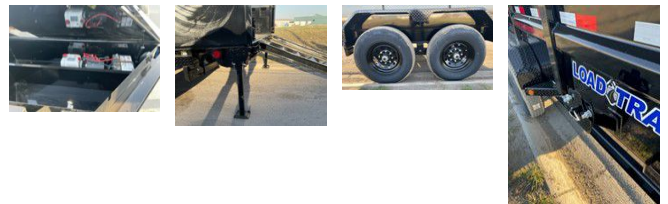

### 2025 LOAD TRAIL LOW PROFILE TANDEM AXLE DUMP DL83

#### SPECIFICATIONS

Year	2025
Manufacturer	LOAD TRAIL
Brand	LOW PROFILE TANDEM AXLE DUMP
Model	DL83
Type	Dump Trailer
Status	New
Stock #	330315
Financing Available	✘
Warranty Available	✘
Location	High River
Exterior Length	12.0 ft. (144 inches)
GVWR	N/A lbs.
Exterior Width	7.00 ft. (84 inches)
Colour	Black