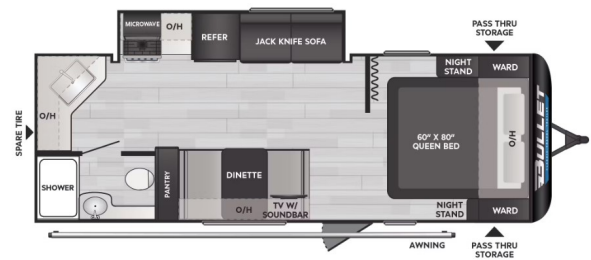

## ON ORDER UNIT

#### SELLING FEATURES

Specifications and Features:

- Length (ft): 26'9"
- Height (ft): 10'8"
- GVWR (lbs): 7200
- Dry Weight (lbs): 4740
- Payload Capacity (lbs): 2460
- Hitch Weight (lbs): 545
- Number Of Fresh Water Holding Tanks: 1
- Total Fresh Water Tank Capacity (gal): 37
- Number Of Gray Water Holding Tanks...