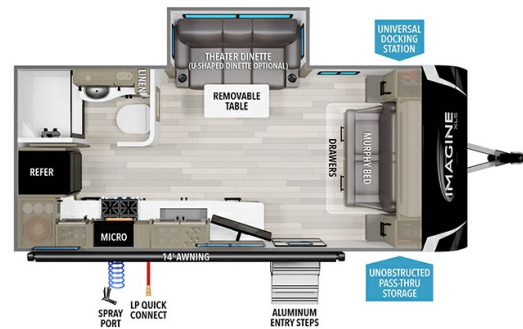

### SPECIFICATIONS

Year	2025
Manufacturer	GRAND DESIGN
Brand	IMAGINE XLS
Model	17MKE
Type	Travel Trailer
Status	New
Stock #	49622
Financing Available	✓
Warranty Available	Manufacturer
Suspension	N/A
Leveling	N/A
Exterior Length	21.9 ft.
Dry Weight	4674 lbs.
Sleeping Capacity	4 person(s)
Interior Colour	N/A
Exterior Colour	Fiberglass
Slideouts	1

### SELLING FEATURES

Specifications and Features:

- Length (ft): 21'11"
- Width (ft): 8'0"
- Height (ft): 10'10"
- Interior Height (ft): 6'6"
- GVWR (lbs): 6395
- Dry Weight (lbs): 4674
- Hitch Weight (lbs): 480
- Number Of Fresh Water Holding Tanks: 1
- Total Fresh Water Tank Capacity (gal): 43
- Number Of Gray ...