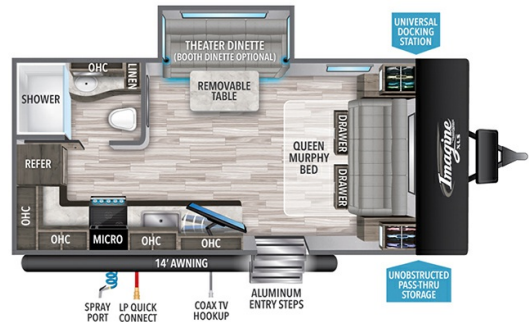

MSRP \$60,842.75

\$210 Bi-Weekly

\$0 down @ 7.99% APR for 60/240 months

(\$20,546 C.O.B.) O.A.C.

Woody's Price \$51,980.00

SPECIFICATIONS

Year	2025
Manufacturer	GRAND DESIGN
Brand	IMAGINE XLS
Model	17MKE-SH
Type	Travel Trailer
Status	New
Stock #	49622
Financing Available	✓
Warranty Available	Manufacturer
Suspension	N/A
Leveling	N/A
Exterior Length	21.9 ft.
Dry Weight	4674 lbs.
Sleeping Capacity	4 person(s)
Interior Colour	N/A
Exterior Colour	Fiberglass
Slideouts	1

Disclaimer: Product information, pricing and photos are as accurate as possible and are subject to change without notice.

SELLING FEATURES

Specifications and Features:

- Length (ft): 21'11"
- Width (ft): 8'0"
- Height (ft): 10'10"
- Interior Height (ft): 6'6"
- GVWR (lbs): 6395
- Dry Weight (lbs): 4674
- Payload Capacity (lbs): 1721
- Hitch Weight (lbs): 480
- Number Of Fresh Water Holding Tanks: 1
- Total Fresh Water Tank Capac...