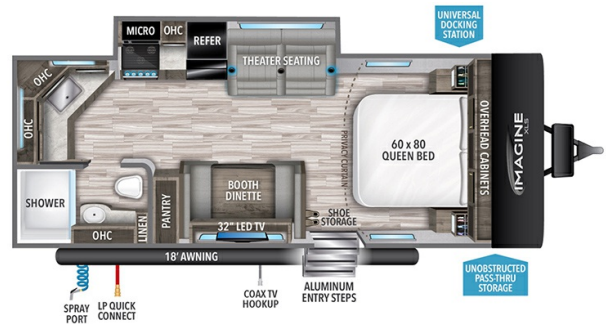

WOODY'S RV WORLD EDMONTON

webleads@woodysrvedmonton.dsmesssage.com 1-800-798-3380
14510 Mark Messier Trail NW, Edmonton, AB T6V 1H5
Local 1-780-455-3380 | Fax 1-780-455-3037 | <https://www.woodysrv.com/>

MSRP $58,180.00
Woody's Price

2025 GRAND DESIGN IMAGINE XLS 22MLE

SPECIFICATIONS

Year	2025
Manufacturer	GRAND DESIGN
Brand	IMAGINE XLS
Model	22MLE
Type	Travel Trailer
Status	New
Stock #	49621
Financing Available	✓
Warranty Available	Manufacturer
Suspension	N/A
Leveling	N/A
Exterior Length	25.9 ft.
Dry Weight	5125 lbs.
Sleeping Capacity	4 person(s)
Interior Colour	HEARTHSTONE
Exterior Colour	Fiberglass
Slideouts	1

Disclaimer: Product information, pricing and photos are as accurate as possible and are subject to change without notice.

SELLING FEATURES

Specifications and Features:

- Length (ft): 25'11"
- Width (ft): 8'0"
- Height (ft): 10'10"
- Interior Height (ft): 6'6"
- GVWR (lbs): 6995
- Dry Weight (lbs): 5125
- Payload Capacity (lbs): 1819
- Hitch Weight (lbs): 497
- Number Of Fresh Water Holding Tanks: 1
- Total Fresh Water Tank Capac...

OPTIONS & EQUIPMENT

- HEARTHSTONE
- IMAGINE XLS PEACE OF MIND PACKAGE
- IMAGINE XLS ULTIMATE POWER PACKAGE
- IMAGINE XLS FOUR SEASON PROTECTION PACKAGE
- IMAGINE XLS SOLAR PACKAGE
- GOOD YEAR TIRES
- SAFERIDE RV ROADSIDE ASSISTANCE
- ABS AXLE ASSEMBLY
- RVIA SEAL
- DEALER DISCOUNT

Powered by focusRV