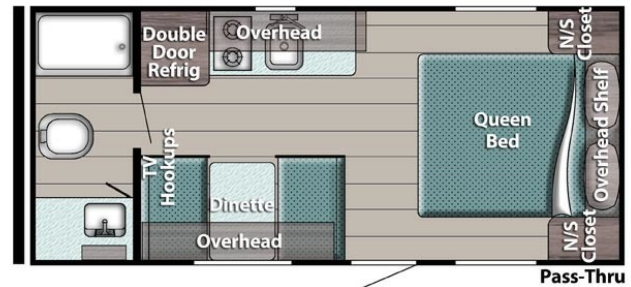

SPECIAL UNIT

\$24,900.00

Originally \$25,900

\$62

2024 GULFSTREAM Trailmaster 189DD

SPECIFICATIONS

Year	2024
Manufacturer	GULFSTREAM
Brand	Trailmaster
Model	189DD
Type	Travel Trailer
Status	New
Stock #	17748
Financing Available	✓
Warranty Available	✓
Suspension	N/A
Leveling	N/A
Exterior Length	20.9 ft.
Dry Weight	2996 lbs.
Sleeping Capacity	4 person(s)
Interior Colour	N/A
Exterior Colour	N/A
Slideouts	N/A

Disclaimer: Product information, pricing and photos are as accurate as possible and are subject to change without notice.

SELLING FEATURES

The Ultra-Lite and Super Lite trailers of the Trailmaster Lite brand are the most economical part of the Trailmaster product line. With 10 innovative floor plans from 19 to 27 feet long, our Ultra-Lites offer great value and solid, high-quality construction for families on a budget.