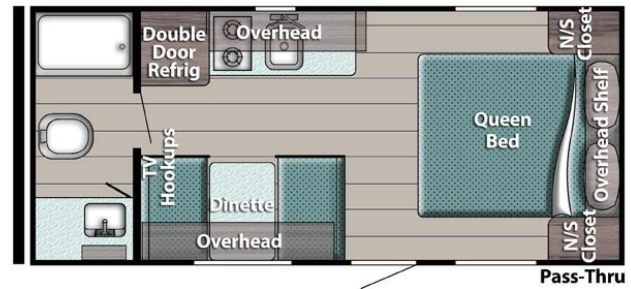

SPECIAL UNIT

\$21,900.00

Originally \$25,900

\$62

2024 GULFSTREAM Trailmaster 189DD

SPECIFICATIONS

Year	2024
Manufacturer	GULFSTREAM
Brand	Trailmaster
Model	189DD
Type	Travel Trailer
Status	New
Stock #	17748
Financing Available	✓
Warranty Available	✓
Suspension	N/A
Leveling	N/A
Exterior Length	20.9 ft.
Dry Weight	3062 lbs.
Sleeping Capacity	4 person(s)
Interior Colour	N/A
Exterior Colour	N/A
Slideouts	N/A

Disclaimer: Product information, pricing and photos are as accurate as possible and are subject to change without notice.

SELLING FEATURES

The Ultra-Lite and Super Lite trailers of the Trailmaster Lite brand are the most economical part of the Trailmaster product line. With 10 innovative floor plans from 19 to 27 feet long, our Ultra-Lites offer great value and solid, high-quality construction for families on a budget.