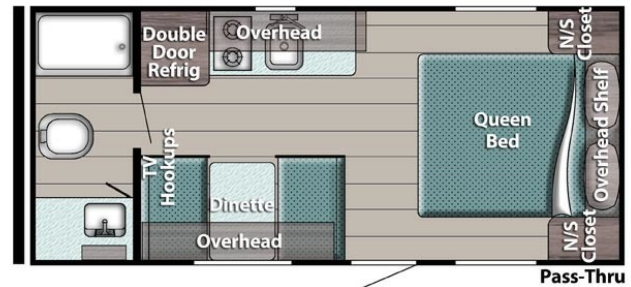

SPECIAL UNIT

\$23,900.00

Originally \$25,900

\$62

2024 GULFSTREAM Trailmaster 189DD

SPECIFICATIONS

Year	2024
Manufacturer	GULFSTREAM
Brand	Trailmaster
Model	189DD
Type	Travel Trailer
Status	New
Stock #	17748
Financing Available	✓
Warranty Available	✓
Suspension	N/A
Leveling	N/A
Exterior Length	20.9 ft.
Dry Weight	3062 lbs.
Sleeping Capacity	4 person(s)
Interior Colour	N/A
Exterior Colour	N/A
Slideouts	N/A

Disclaimer: Product information, pricing and photos are as accurate as possible and are subject to change without notice.

SELLING FEATURES

The Ultra-Lite and Super Lite trailers of the Trailmaster Lite brand are the most economical part of the Trailmaster product line. With 10 innovative floor plans from 19 to 27 feet long, our Ultra-Lites offer great value and solid, high-quality construction for families on a budget.