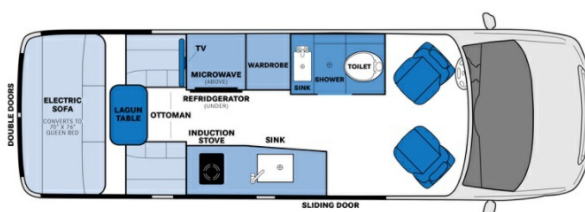

## 2024 PLEASURE-WAY PLEASURE-WAY PLATEAU TS

### SPECIFICATIONS

Year	2024
Manufacturer	PLEASURE-WAY
Brand	PLEASURE-WAY
Model	PLATEAU TS
Type	Motorhome
Class	B
Fuel Type	Diesel
Status	New
Stock #	7540
Financing Available	✓
Warranty Available	✓
Odometer	0 kms.
VIN	697991
Chassis	MERCEDES-BENZ SPRINTER 3500
Engine	N/A
Transmission	N/A
Suspension	N/A
Leveling	N/A
Exterior Length	22.0 ft.
Dry Weight	N/A lbs.
Sleeping Capacity	2 person(s)
Interior Colour	CHAMPAGNE/ FLINT/ WHITE ONYX
Exterior Colour	GREY WHITE
Slideouts	N/A