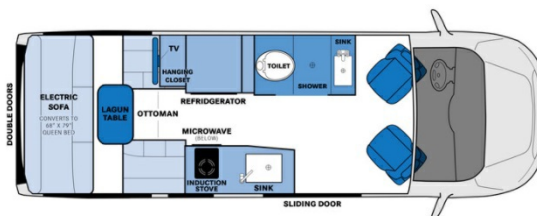

### SPECIFICATIONS

Year	2024
Manufacturer	PLEASURE-WAY
Brand	PLEASURE-WAY
Model	ONTOUR 2.2
Type	Motorhome
Class	B
Fuel Type	Gas
Status	New
Stock #	7539
Financing Available	✓
Warranty Available	✓
Odometer	0 kms.
VIN	219279/74449
Chassis	FORD TRANSIT 350HD AWD
Engine	N/A
Transmission	N/A
Suspension	N/A
Leveling	N/A
Exterior Length	21.0 ft.
Dry Weight	N/A lbs.
Sleeping Capacity	2 person(s)
Interior Colour	CHAMPAGNE/ CASHMERE/ WHITE ONYX
Exterior Colour	INGOT SILVER
Slideouts	N/A