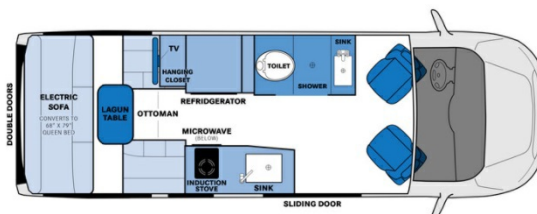

2024 PLEASURE-WAY PLEASURE-WAY ONTOUR 2.2

SPECIFICATIONS

Year	2024
Manufacturer	PLEASURE-WAY
Brand	PLEASURE-WAY
Model	ONTOUR 2.2
Type	Motorhome
Class	B
Fuel Type	Gas
Status	New
Stock #	7539
Financing Available	✓
Warranty Available	✓
Odometer	0 kms.
VIN	219279/74449
Chassis	FORD TRANSIT 350HD AWD
Engine	N/A
Transmission	N/A
Suspension	N/A
Leveling	N/A
Exterior Length	21.0 ft.
Dry Weight	N/A lbs.
Sleeping Capacity	2 person(s)
Interior Colour	CHAMPAGNE/ CASHMERE/ WHITE ONYX
Exterior Colour	INGOT SILVER
Slideouts	N/A