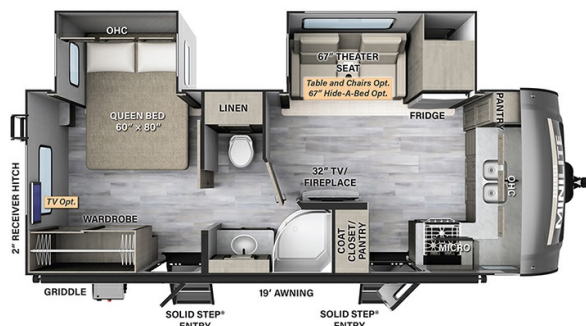

2023 FOREST RIVER ROCKWOOD MINI LITE 2516S

SPECIFICATIONS

Year	2023
Manufacturer	FOREST RIVER
Brand	ROCKWOOD MINI LITE
Model	2516S
Type	Travel Trailer
Status	New
Stock #	ER12
Financing Available	✘
Warranty Available	✘
Suspension	N/A
Leveling	N/A
Exterior Length	25.9 ft.
Dry Weight	6049 lbs.
Sleeping Capacity	4 person(s)
Interior Colour	N/A
Exterior Colour	Fiberglass
Slideouts	2

Disclaimer: Product information, pricing and photos are as accurate as possible and are subject to change without notice.

SELLING FEATURES

Specifications and Features:

- Length (ft): 25'11"
- Width (ft): 8'0"
- Height (ft): 10'11"
- GVWR (lbs): 7772
- Dry Weight (lbs): 6049
- Payload Capacity (lbs): 1723
- Hitch Weight (lbs): 772
- Number Of Fresh Water Holding Tanks: 1
- Total Fresh Water Tank Capacity (gal): 54
- Number Of Gra...