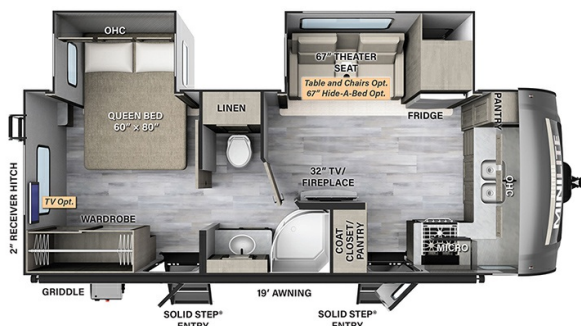

2023 FOREST RIVER ROCKWOOD MINI LITE 2516S

SPECIFICATIONS

Year	2023
Manufacturer	FOREST RIVER
Brand	ROCKWOOD MINI LITE
Model	2516S
Type	Travel Trailer
Status	New
Stock #	ER12
Financing Available	✘
Warranty Available	✘
Suspension	N/A
Leveling	N/A
Exterior Length	25.9 ft.
Dry Weight	6049 lbs.
Sleeping Capacity	4 person(s)
Interior Colour	N/A
Exterior Colour	Fiberglass
Slideouts	2

Disclaimer: Product information, pricing and photos are as accurate as possible and are subject to change without notice.

SELLING FEATURES

Specifications and Features:

- Length (ft): 25'11"
- Width (ft): 8'0"
- Height (ft): 10'11"
- GVWR (lbs): 7772
- Dry Weight (lbs): 6049
- Payload Capacity (lbs): 1723
- Hitch Weight (lbs): 772
- Number Of Fresh Water Holding Tanks: 1
- Total Fresh Water Tank Capacity (gal): 54
- Number Of Gra...