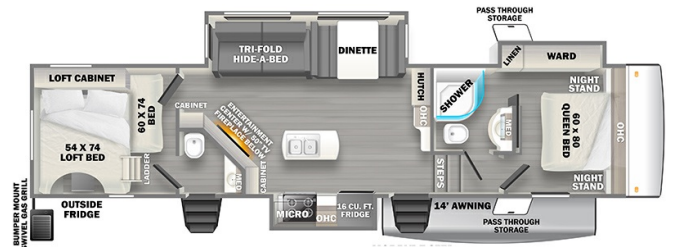

2022 FOREST RIVER SIERRA 3440BH

SPECIFICATIONS

Year	2022
Manufacturer	FOREST RIVER
Brand	SIERRA
Model	3440BH
Type	Fifth Wheel
Status	New
Stock #	ER26
Financing Available	✘
Warranty Available	✘
Suspension	N/A
Leveling	N/A
Exterior Length	38.8 ft.
Dry Weight	11129 lbs.
Sleeping Capacity	10 person(s)
Interior Colour	N/A
Exterior Colour	Fiberglass
Slideouts	2

Disclaimer: Product information, pricing and photos are as accurate as possible and are subject to change without notice.

SELLING FEATURES

Specifications and Features:

- Length (ft): 38'9"
- Width (ft): 8'0"
- Dry Weight (lbs): 11129
- Payload Capacity (lbs): 2946
- Hitch Weight (lbs): 2075
- Number Of Fresh Water Holding Tanks: 1
- Total Fresh Water Tank Capacity (gal): 50
- Number Of Gray Water Holding Tanks: 1
- Total Gray Wa...