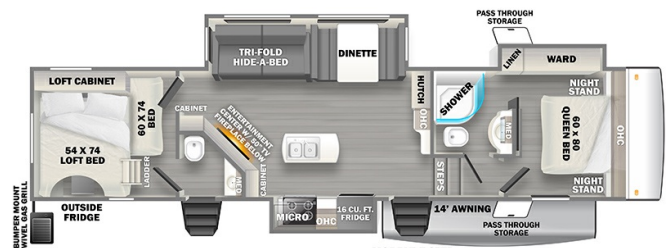

2022 FOREST RIVER SIERRA 3440BH

SPECIFICATIONS

Year	2022
Manufacturer	FOREST RIVER
Brand	SIERRA
Model	3440BH
Type	Fifth Wheel
Status	New
Stock #	ER26
Financing Available	✘
Warranty Available	✘
Suspension	N/A
Leveling	N/A
Exterior Length	38.8 ft.
Dry Weight	11129 lbs.
Sleeping Capacity	10 person(s)
Interior Colour	N/A
Exterior Colour	Fiberglass
Slideouts	2

Disclaimer: Product information, pricing and photos are as accurate as possible and are subject to change without notice.

SELLING FEATURES

Specifications and Features:

- Length (ft): 38'9"
- Width (ft): 8'0"
- Dry Weight (lbs): 11129
- Payload Capacity (lbs): 2946
- Hitch Weight (lbs): 2075
- Number Of Fresh Water Holding Tanks: 1
- Total Fresh Water Tank Capacity (gal): 50
- Number Of Gray Water Holding Tanks: 1
- Total Gray Wa...