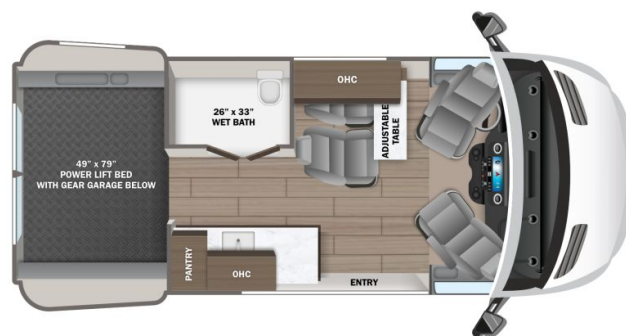

2025 JAYCO TERRAIN 19Y

SPECIFICATIONS

Year	2025
Manufacturer	JAYCO
Brand	TERRAIN
Model	19Y
Type	Motorhome
Class	B
Fuel Type	DIESEL
Status	New
Stock #	22543
Financing Available	✘
Warranty Available	✘
Odometer	667 kms.
VIN	W1W4NBVY4PP603682
Chassis	N/A
Engine	N/A
Transmission	N/A
Suspension	N/A
Leveling	N/A
Exterior Length	19.7 ft.
Dry Weight	N/A lbs.
Sleeping Capacity	2 person(s)
Interior Colour	Serenity
Exterior Colour	Blue-Grey
Slideouts	N/A

Disclaimer: Product information, pricing and photos are as accurate as possible and are subject to change without notice.

SELLING FEATURES

Introducing the 2025 Terrain 19Y, made by Jayco. The Terrain 19Y is ready to answer the call of the wild. This B class motorhome sleeps up to 2 people. The Terrain 19Y rides on a Mercedes-Benz Sprinter 2500 AWD chassis, powered by a 211HP 2.0L 4-cylinder diesel engine with a 9 speed automatic tra...