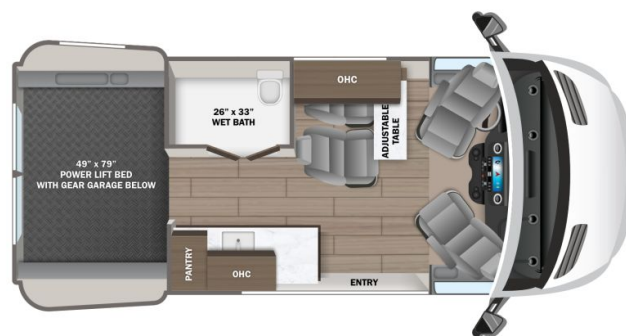

#### SPECIFICATIONS

|                     |                   |
|---------------------|-------------------|
| Year                | 2025              |
| Manufacturer        | JAYCO             |
| Brand               | TERRAIN           |
| Model               | 19Y               |
| Type                | Motorhome         |
| Class               | B                 |
| Fuel Type           | DIESEL            |
| Status              | New               |
| Stock #             | 22543             |
| Financing Available | ✘                 |
| Warranty Available  | ✘                 |
| Odometer            | 667 kms.          |
| VIN                 | W1W4NBVY4PP603682 |
| Chassis             | N/A               |
| Engine              | N/A               |
| Transmission        | N/A               |
| Suspension          | N/A               |
| Leveling            | N/A               |
| Exterior Length     | 19.7 ft.          |
| Dry Weight          | N/A lbs.          |
| Sleeping Capacity   | 2 person(s)       |
| Interior Colour     | Serenity          |
| Exterior Colour     | Blue-Grey         |
| Slideouts           | N/A               |

#### SELLING FEATURES

Introducing the 2025 Terrain 19Y, made by Jayco. The Terrain 19Y is ready to answer the call of the wild. This B class motorhome sleeps up to 2 people. The Terrain 19Y rides on a Mercedes-Benz Sprinter 2500 AWD chassis, powered by a 211HP 2.0L 4-cylinder diesel engine with a 9 speed automatic tra...