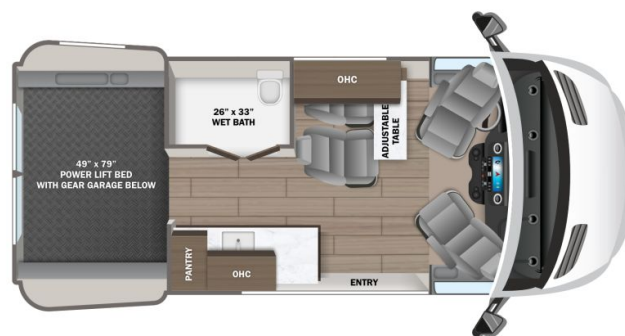

2025 JAYCO TERRAIN 19Y

SPECIFICATIONS

Year	2025
Manufacturer	JAYCO
Brand	TERRAIN
Model	19Y
Type	Motorhome
Class	B
Fuel Type	DIESEL
Status	New
Stock #	22544
Financing Available	✗
Warranty Available	✗
Odometer	729 kms.
VIN	W1W4NBVY2PP603681
Chassis	N/A
Engine	N/A
Transmission	N/A
Suspension	N/A
Leveling	N/A
Exterior Length	19.7 ft.
Dry Weight	N/A lbs.
Sleeping Capacity	2 person(s)
Interior Colour	Serenity
Exterior Colour	Blue-Grey
Slideouts	N/A

Disclaimer: Product information, pricing and photos are as accurate as possible and are subject to change without notice.

SELLING FEATURES

Introducing the 2025 Terrain 19Y, made by Jayco. The Terrain 19Y is ready to answer the call of the wild. This B class motorhome sleeps up to 2 people. The Terrain 19Y rides on a Mercedes-Benz Sprinter 2500 AWD chassis, powered by a 211HP 2.0L 4-cylinder diesel engine with a 9 speed automatic tra...