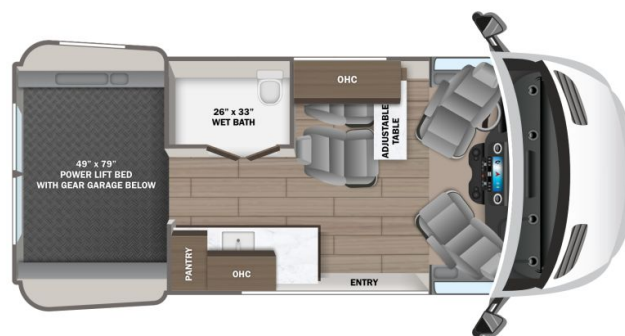

\$1,008 Bi-Weekly

2025 JAYCO TERRAIN 19Y

SPECIFICATIONS

Year	2025
Manufacturer	JAYCO
Brand	TERRAIN
Model	19Y
Type	Motorhome
Class	B
Fuel Type	DIESEL
Status	New
Stock #	22544
Financing Available	✗
Warranty Available	✗
Odometer	729 kms.
VIN	W1W4NBVY2PP603681
Chassis	N/A
Engine	N/A
Transmission	N/A
Suspension	N/A
Leveling	N/A
Exterior Length	19.7 ft.
Dry Weight	N/A lbs.
Sleeping Capacity	2 person(s)
Interior Colour	Serenity
Exterior Colour	Blue-Grey
Slideouts	N/A

Disclaimer: Product information, pricing and photos are as accurate as possible and are subject to change without notice.

SELLING FEATURES

Introducing the 2025 Terrain 19Y, made by Jayco. The Terrain 19Y is ready to answer the call of the wild. This B class motorhome sleeps up to 2 people. The Terrain 19Y rides on a Mercedes-Benz Sprinter 2500 AWD chassis, powered by a 211HP 2.0L 4-cylinder diesel engine with a 9 speed automatic tra...