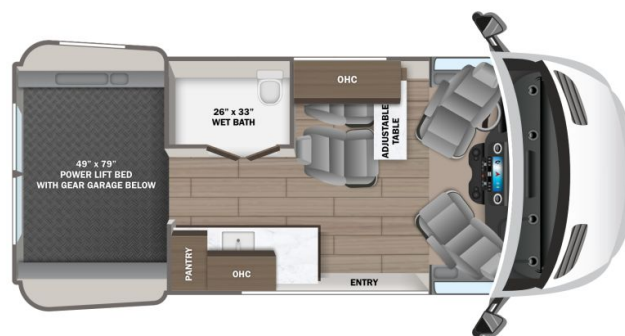

\$1,008 Bi-Weekly

2025 JAYCO TERRAIN 19Y

SPECIFICATIONS

Year	2025
Manufacturer	JAYCO
Brand	TERRAIN
Model	19Y
Type	Motorhome
Class	B
Fuel Type	DIESEL
Status	New
Stock #	22545
Financing Available	✘
Warranty Available	✘
Odometer	729 kms.
VIN	W1W4NBVY6PP597934
Chassis	N/A
Engine	N/A
Transmission	N/A
Suspension	N/A
Leveling	N/A
Exterior Length	19.7 ft.
Dry Weight	N/A lbs.
Sleeping Capacity	2 person(s)
Interior Colour	Serenity
Exterior Colour	Blue-Grey
Slideouts	N/A

Disclaimer: Product information, pricing and photos are as accurate as possible and are subject to change without notice.

SELLING FEATURES

Introducing the 2025 Terrain 19Y, made by Jayco. The Terrain 19Y is ready to answer the call of the wild. This B class motorhome sleeps up to 2 people. The Terrain 19Y rides on a Mercedes-Benz Sprinter 2500 AWD chassis, powered by a 211HP 2.0L 4-cylinder diesel engine with a 9 speed automatic tra...