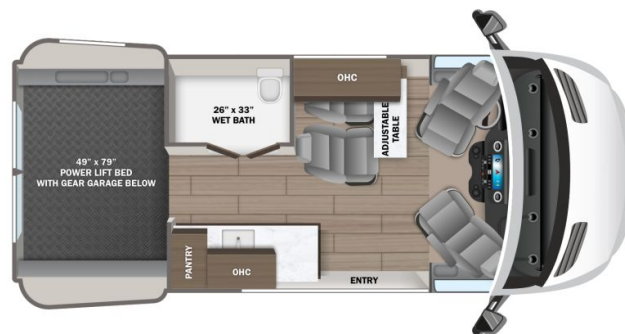

### SPECIFICATIONS

Year	2025
Manufacturer	JAYCO
Brand	TERRAIN
Model	19Y
Type	Motorhome
Class	B
Fuel Type	DIESEL
Status	New
Stock #	22545
Financing Available	✘
Warranty Available	✘
Odometer	676
VIN	W1W4NBVY6PP597934
Chassis	N/A
Engine	N/A
Transmission	N/A
Suspension	N/A
Leveling	N/A
Exterior Length	19.7 ft.
Dry Weight	N/A lbs.
Sleeping Capacity	2 person(s)
Interior Colour	Serenity
Exterior Colour	Blue-Grey
Slideouts	N/A