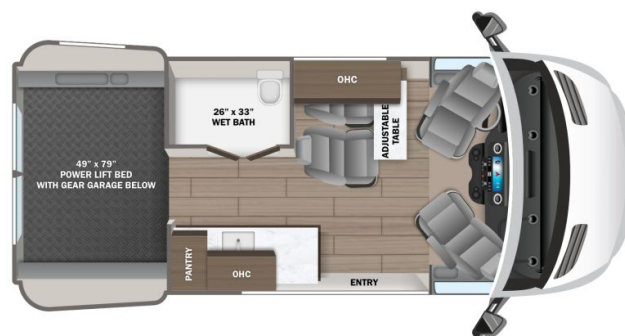

### SPECIFICATIONS

Year	2025
Manufacturer	JAYCO
Brand	TERRAIN
Model	19Y
Type	Motorhome
Class	B
Fuel Type	DIESEL
Status	New
Stock #	22545
Financing Available	✗
Warranty Available	✗
Odometer	729 kms.
VIN	W1W4NBVY6PP597934
Chassis	N/A
Engine	N/A
Transmission	N/A
Suspension	N/A
Leveling	N/A
Exterior Length	19.7 ft.
Dry Weight	N/A lbs.
Sleeping Capacity	2 person(s)
Interior Colour	Serenity
Exterior Colour	Blue-Grey
Slideouts	N/A

### SELLING FEATURES

Introducing the 2025 Terrain 19Y, made by Jayco. The Terrain 19Y is ready to answer the call of the wild. This B class motorhome sleeps up to 2 people. The Terrain 19Y rides on a Mercedes-Benz Sprinter 2500 AWD chassis, powered by a 211HP 2.0L 4-cylinder diesel engine with a 9 speed automatic tra...