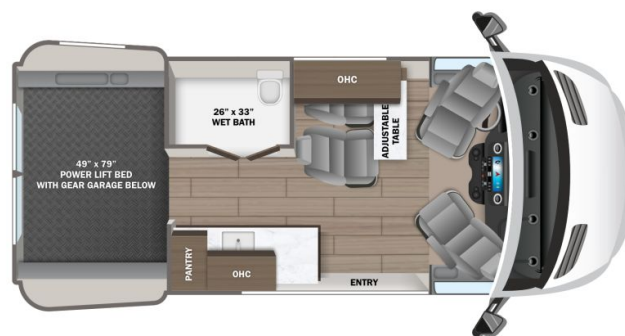

\$1,008 Bi-Weekly

2025 JAYCO TERRAIN 19Y

SPECIFICATIONS

Year	2025
Manufacturer	JAYCO
Brand	TERRAIN
Model	19Y
Type	Motorhome
Class	B
Fuel Type	DIESEL
Status	New
Stock #	22546
Financing Available	✗
Warranty Available	✗
Odometer	666 kms.
VIN	W1W4NBVY7PP606558
Chassis	N/A
Engine	N/A
Transmission	N/A
Suspension	N/A
Leveling	N/A
Exterior Length	19.7 ft.
Dry Weight	N/A lbs.
Sleeping Capacity	2 person(s)
Interior Colour	Serenity
Exterior Colour	Silver
Slideouts	N/A

Disclaimer: Product information, pricing and photos are as accurate as possible and are subject to change without notice.

SELLING FEATURES

Introducing the 2025 Terrain 19Y, made by Jayco. The Terrain 19Y is ready to answer the call of the wild. This B class motorhome sleeps up to 2 people. The Terrain 19Y rides on a Mercedes-Benz Sprinter 2500 AWD chassis, powered by a 211HP 2.0L 4-cylinder diesel engine with a 9 speed automatic tra...