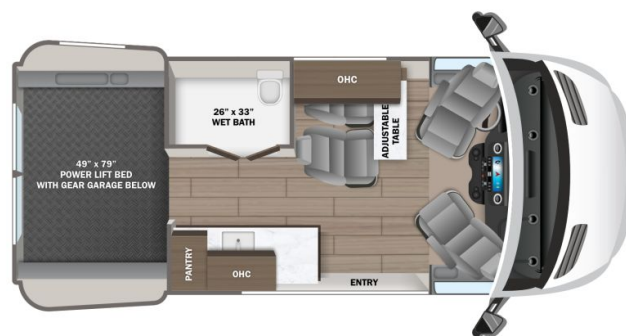

2025 JAYCO TERRAIN 19Y

SPECIFICATIONS

Year	2025
Manufacturer	JAYCO
Brand	TERRAIN
Model	19Y
Type	Motorhome
Class	B
Fuel Type	DIESEL
Status	New
Stock #	22547
Financing Available	✗
Warranty Available	✗
Odometer	719 kms.
VIN	W1W4NBVY2PP607505
Chassis	N/A
Engine	N/A
Transmission	N/A
Suspension	N/A
Leveling	N/A
Exterior Length	19.7 ft.
Dry Weight	N/A lbs.
Sleeping Capacity	2 person(s)
Interior Colour	Serenity
Exterior Colour	Silver
Slideouts	N/A

Disclaimer: Product information, pricing and photos are as accurate as possible and are subject to change without notice.

SELLING FEATURES

Introducing the 2025 Terrain 19Y, made by Jayco. The Terrain 19Y is ready to answer the call of the wild. This B class motorhome sleeps up to 2 people. The Terrain 19Y rides on a Mercedes-Benz Sprinter 2500 AWD chassis, powered by a 211HP 2.0L 4-cylinder diesel engine with a 9 speed automatic tra...