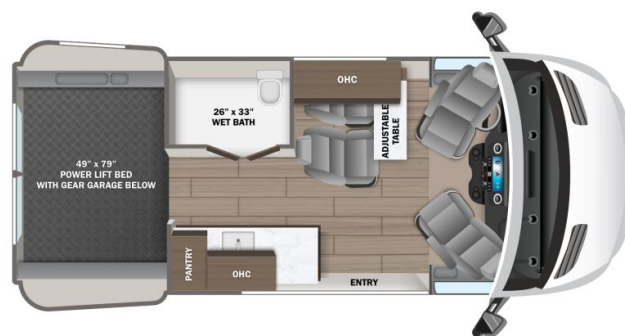

### SPECIFICATIONS

Year	2025
Manufacturer	JAYCO
Brand	TERRAIN
Model	19Y
Type	Motorhome
Class	B
Fuel Type	DIESEL
Status	New
Stock #	22547
Financing Available	✗
Warranty Available	✗
Odometer	719 kms.
VIN	W1W4NBVY2PP607505
Chassis	N/A
Engine	N/A
Transmission	N/A
Suspension	N/A
Leveling	N/A
Exterior Length	19.7 ft.
Dry Weight	N/A lbs.
Sleeping Capacity	2 person(s)
Interior Colour	Serenity
Exterior Colour	Silver
Slideouts	N/A

### SELLING FEATURES

Introducing the 2025 Terrain 19Y, made by Jayco. The Terrain 19Y is ready to answer the call of the wild. This B class motorhome sleeps up to 2 people. The Terrain 19Y rides on a Mercedes-Benz Sprinter 2500 AWD chassis, powered by a 211HP 2.0L 4-cylinder diesel engine with a 9 speed automatic tra...