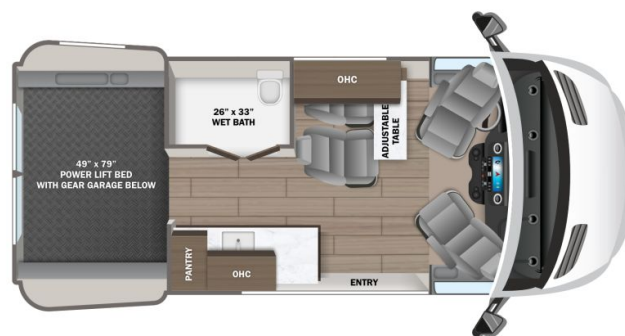

2025 JAYCO TERRAIN 19Y

SPECIFICATIONS

Year	2025
Manufacturer	JAYCO
Brand	TERRAIN
Model	19Y
Type	Motorhome
Class	B
Fuel Type	DIESEL
Status	New
Stock #	22548
Financing Available	✗
Warranty Available	✗
Odometer	722 kms.
VIN	W1W4NBVY0PP607504
Chassis	N/A
Engine	N/A
Transmission	N/A
Suspension	N/A
Leveling	N/A
Exterior Length	19.7 ft.
Dry Weight	N/A lbs.
Sleeping Capacity	2 person(s)
Interior Colour	Serenity
Exterior Colour	Blue-Grey
Slideouts	N/A

Disclaimer: Product information, pricing and photos are as accurate as possible and are subject to change without notice.

SELLING FEATURES

Introducing the 2025 Terrain 19Y, made by Jayco. The Terrain 19Y is ready to answer the call of the wild. This B class motorhome sleeps up to 2 people. The Terrain 19Y rides on a Mercedes-Benz Sprinter 2500 AWD chassis, powered by a 211HP 2.0L 4-cylinder diesel engine with a 9 speed automatic tra...