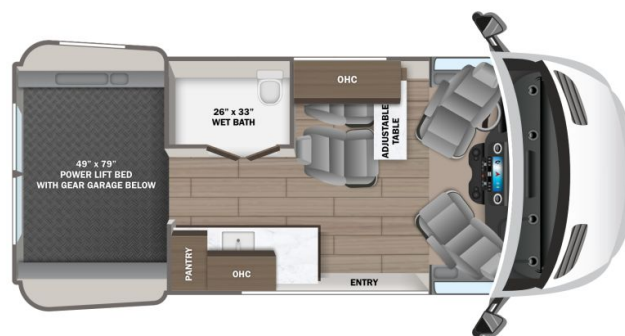

### SPECIFICATIONS

Year	2025
Manufacturer	JAYCO
Brand	TERRAIN
Model	19Y
Type	Motorhome
Class	B
Fuel Type	DIESEL
Status	New
Stock #	22548
Financing Available	✗
Warranty Available	✗
Odometer	722 kms.
VIN	W1W4NBVY0PP607504
Chassis	N/A
Engine	N/A
Transmission	N/A
Suspension	N/A
Leveling	N/A
Exterior Length	19.7 ft.
Dry Weight	N/A lbs.
Sleeping Capacity	2 person(s)
Interior Colour	Serenity
Exterior Colour	Blue-Grey
Slideouts	N/A

### SELLING FEATURES

Introducing the 2025 Terrain 19Y, made by Jayco. The Terrain 19Y is ready to answer the call of the wild. This B class motorhome sleeps up to 2 people. The Terrain 19Y rides on a Mercedes-Benz Sprinter 2500 AWD chassis, powered by a 211HP 2.0L 4-cylinder diesel engine with a 9 speed automatic tra...