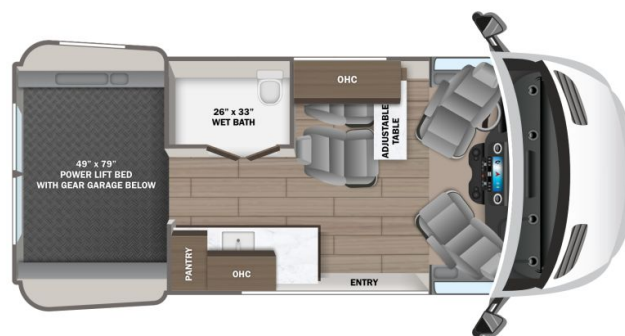

\$1,008 Bi-Weekly

2025 JAYCO TERRAIN 19Y

SPECIFICATIONS

Year	2025
Manufacturer	JAYCO
Brand	TERRAIN
Model	19Y
Type	Motorhome
Class	B
Fuel Type	DIESEL
Status	New
Stock #	22549
Financing Available	✗
Warranty Available	✗
Odometer	735 kms.
VIN	W1W4NBVY9PP603676
Chassis	N/A
Engine	N/A
Transmission	N/A
Suspension	N/A
Leveling	N/A
Exterior Length	19.7 ft.
Dry Weight	N/A lbs.
Sleeping Capacity	2 person(s)
Interior Colour	Serenity
Exterior Colour	Silver
Slideouts	N/A

Disclaimer: Product information, pricing and photos are as accurate as possible and are subject to change without notice.

SELLING FEATURES

Introducing the 2025 Terrain 19Y, made by Jayco. The Terrain 19Y is ready to answer the call of the wild. This B class motorhome sleeps up to 2 people. The Terrain 19Y rides on a Mercedes-Benz Sprinter 2500 AWD chassis, powered by a 211HP 2.0L 4-cylinder diesel engine with a 9 speed automatic tra...