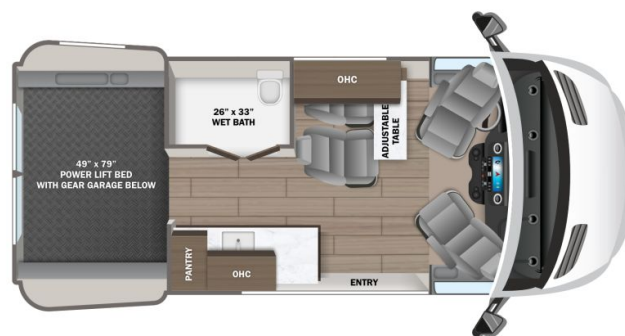

2025 JAYCO TERRAIN 19Y

SPECIFICATIONS

Year	2025
Manufacturer	JAYCO
Brand	TERRAIN
Model	19Y
Type	Motorhome
Class	B
Fuel Type	DIESEL
Status	New
Stock #	22549
Financing Available	✗
Warranty Available	✗
Odometer	735 kms.
VIN	W1W4NBVY9PP603676
Chassis	N/A
Engine	N/A
Transmission	N/A
Suspension	N/A
Leveling	N/A
Exterior Length	19.7 ft.
Dry Weight	N/A lbs.
Sleeping Capacity	2 person(s)
Interior Colour	Serenity
Exterior Colour	Silver
Slideouts	N/A

Disclaimer: Product information, pricing and photos are as accurate as possible and are subject to change without notice.

SELLING FEATURES

Introducing the 2025 Terrain 19Y, made by Jayco. The Terrain 19Y is ready to answer the call of the wild. This B class motorhome sleeps up to 2 people. The Terrain 19Y rides on a Mercedes-Benz Sprinter 2500 AWD chassis, powered by a 211HP 2.0L 4-cylinder diesel engine with a 9 speed automatic tra...