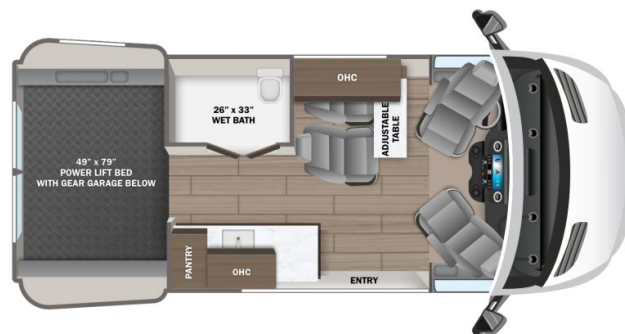

\$1,008 Bi-Weekly

2025 JAYCO TERRAIN 19Y

SPECIFICATIONS

Year	2025
Manufacturer	JAYCO
Brand	TERRAIN
Model	19Y
Type	Motorhome
Class	B
Fuel Type	DIESEL
Status	New
Stock #	22550
Financing Available	✗
Warranty Available	✗
Odometer	690 kms.
VIN	W1W4NBVY5PP608163
Chassis	N/A
Engine	N/A
Transmission	N/A
Suspension	N/A
Leveling	N/A
Exterior Length	19.7 ft.
Dry Weight	N/A lbs.
Sleeping Capacity	2 person(s)
Interior Colour	Serenity
Exterior Colour	Sandstone
Slideouts	N/A

Disclaimer: Product information, pricing and photos are as accurate as possible and are subject to change without notice.

SELLING FEATURES

Introducing the 2025 Terrain 19Y, made by Jayco. The Terrain 19Y is ready to answer the call of the wild. This B class motorhome sleeps up to 2 people. The Terrain 19Y rides on a Mercedes-Benz Sprinter 2500 AWD chassis, powered by a 211HP 2.0L 4-cylinder diesel engine with a 9 speed automatic tra...