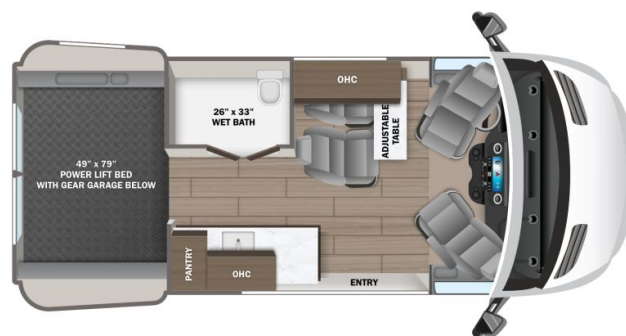

SICARD RV

sales.leads.focusrv@sicardrv.com 1-800-688-2210
7526 Regional Road 20, West Lincoln, ON L0R 2A0
Local 1-905-957-3344 | www.sicardrv.com

SPECIAL UNIT

2025 JAYCO TERRAIN 19Y

SPECIFICATIONS

Year	2025
Manufacturer	JAYCO
Brand	TERRAIN
Model	19Y
Type	Motorhome
Class	B
Fuel Type	DIESEL
Status	New
Stock #	22551
Financing Available	✘
Warranty Available	✘
Odometer	720 kms.
VIN	W1W4NBVY6PP607510
Chassis	N/A
Engine	N/A
Transmission	N/A
Suspension	N/A
Leveling	N/A
Exterior Length	19.7 ft.
Dry Weight	N/A lbs.
Sleeping Capacity	2 person(s)
Interior Colour	Serenity
Exterior Colour	Sandstone
Slideouts	N/A

Disclaimer: Product information, pricing and photos are as accurate as possible and are subject to change without notice.

SELLING FEATURES

Introducing the 2025 Terrain 19Y, made by Jayco. The Terrain 19Y is ready to answer the call of the wild. This B class motorhome sleeps up to 2 people. The Terrain 19Y rides on a Mercedes-Benz Sprinter 2500 AWD chassis, powered by a 211HP 2.0L 4-cylinder diesel engine with a 9 speed automatic tra...