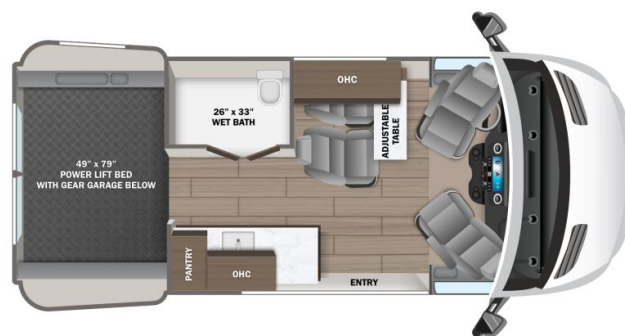

\$1,008 Bi-Weekly

2025 JAYCO TERRAIN 19Y

SPECIFICATIONS

Year	2025
Manufacturer	JAYCO
Brand	TERRAIN
Model	19Y
Type	Motorhome
Class	B
Fuel Type	DIESEL
Status	New
Stock #	22551
Financing Available	✘
Warranty Available	✘
Odometer	720 kms.
VIN	W1W4NBVY6PP607510
Chassis	N/A
Engine	N/A
Transmission	N/A
Suspension	N/A
Leveling	N/A
Exterior Length	19.7 ft.
Dry Weight	N/A lbs.
Sleeping Capacity	2 person(s)
Interior Colour	Serenity
Exterior Colour	Sandstone
Slideouts	N/A

Disclaimer: Product information, pricing and photos are as accurate as possible and are subject to change without notice.

SELLING FEATURES

Introducing the 2025 Terrain 19Y, made by Jayco. The Terrain 19Y is ready to answer the call of the wild. This B class motorhome sleeps up to 2 people. The Terrain 19Y rides on a Mercedes-Benz Sprinter 2500 AWD chassis, powered by a 211HP 2.0L 4-cylinder diesel engine with a 9 speed automatic tra...