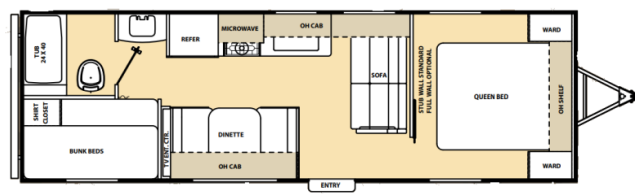

#### SPECIFICATIONS

Year	2014
Manufacturer	COACHMEN
Brand	CATALINA
Model	273BH
Type	Travel Trailer
Status	PreOwned
Stock #	22537
Financing Available	<b>x</b>
Warranty Available	<b>x</b>
Suspension	N/A
Leveling	N/A
Exterior Length	29.3 ft.
Dry Weight	4843 lbs.
Sleeping Capacity	9 person(s)
Interior Colour	Brown
Exterior Colour	White / Gray
Slideouts	N/A