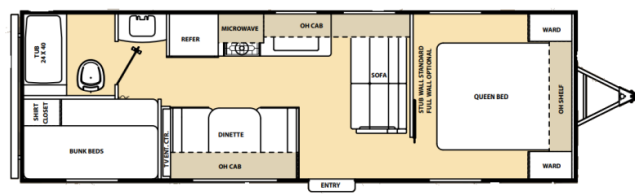

\$111 Bi-Weekly

2014 COACHMEN CATALINA 273BH

SPECIFICATIONS

Year	2014
Manufacturer	COACHMEN
Brand	CATALINA
Model	273BH
Type	Travel Trailer
Status	PreOwned
Stock #	22537
Financing Available	✘
Warranty Available	✘
Suspension	N/A
Leveling	N/A
Exterior Length	29.3 ft.
Dry Weight	4843 lbs.
Sleeping Capacity	9 person(s)
Interior Colour	Brown
Exterior Colour	White / Gray
Slideouts	N/A

Disclaimer: Product information, pricing and photos are as accurate as possible and are subject to change without notice.

SELLING FEATURES

Introducing the 2014 Catalina 273BH, from Coachmen. The Catalina 273BH is a great way to introduce your family to the RV lifestyle. This travel trailer sleeps up to 9 people. Inside the Catalina 273BH, you will find a four seat bench dinette that converts into a bed providing additional sleeping ...

OPTIONS & EQUIPMENT

- FOUR SEAT BENCH DINETTE
- SPARE TIRE
- FRONT POWER TONGUE JACK
- JACK-KNIFE SOFA
- 3-BURNER STOVE TOP
- BUNK BEDS
- MICROWAVE
- OVEN
- QUEEN BED

Powered by focusRV