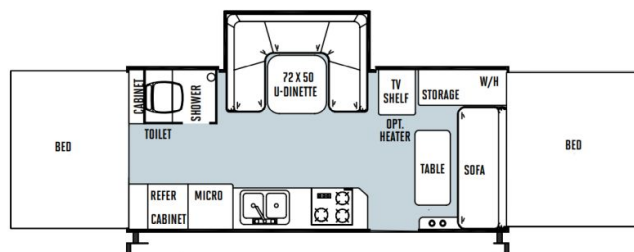

\$104 Bi-Weekly

2014 FOREST RIVER FLAGSTAFF HIGH WALL HW29SC

SPECIFICATIONS

Year	2014
Manufacturer	FOREST RIVER
Brand	FLAGSTAFF HIGH WALL
Model	HW29SC
Type	Tent Trailer
Status	PreOwned
Stock #	22521
Financing Available	✘
Warranty Available	✘
Suspension	N/A
Leveling	N/A
Exterior Length	27.8 ft.
Dry Weight	3498 lbs.
Sleeping Capacity	7 person(s)
Interior Colour	Brown
Exterior Colour	Brown / Tan
Slideouts	1

Disclaimer: Product information, pricing and photos are as accurate as possible and are subject to change without notice.

SELLING FEATURES

Introducing the 2014 Flagstaff High Wall HW29SC, from Forest River. The Flagstaff High Wall HW29SC is easy to set up and easy to use. This tent trailer sleeps up to 7 people. Inside the Flagstaff High Wall HW29SC, you will find U-shaped bench dinette that converts into a bed providing additional ...

OPTIONS & EQUIPMENT

- JACK-KNIFE SOFA
- MICROWAVE
- 3-BURNER STOVE TOP
- FOLD UP WET BATH
- FRONT POWER TONGUE JACK
- SPARE TIRE
- U-SHAPED BENCH DINETTE

Powered by focusRV