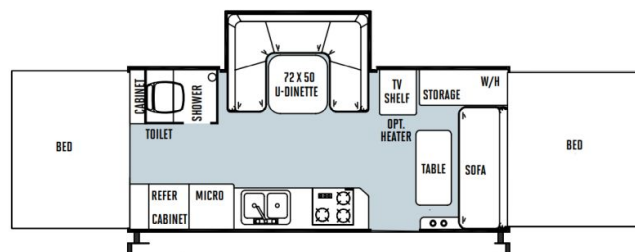

2014 FOREST RIVER FLAGSTAFF HIGH WALL HW29SC

SPECIFICATIONS

Year	2014
Manufacturer	FOREST RIVER
Brand	FLAGSTAFF HIGH WALL
Model	HW29SC
Type	Tent Trailer
Status	PreOwned
Stock #	22521
Financing Available	✘
Warranty Available	✘
Suspension	N/A
Leveling	N/A
Exterior Length	27.8 ft.
Dry Weight	3498 lbs.
Sleeping Capacity	7 person(s)
Interior Colour	Brown
Exterior Colour	Brown / Tan
Slideouts	1

Disclaimer: Product information, pricing and photos are as accurate as possible and are subject to change without notice.

SELLING FEATURES

Introducing the 2014 Flagstaff High Wall HW29SC, from Forest River. The Flagstaff High Wall HW29SC is easy to set up and easy to use. This tent trailer sleeps up to 7 people. Inside the Flagstaff High Wall HW29SC, you will find U-shaped bench dinette that converts into a bed providing additional ...

OPTIONS & EQUIPMENT

- JACK-KNIFE SOFA
- MICROWAVE
- 3-BURNER STOVE TOP
- FOLD UP WET BATH
- FRONT POWER TONGUE JACK
- SPARE TIRE
- U-SHAPED BENCH DINETTE

Powered by focusRV