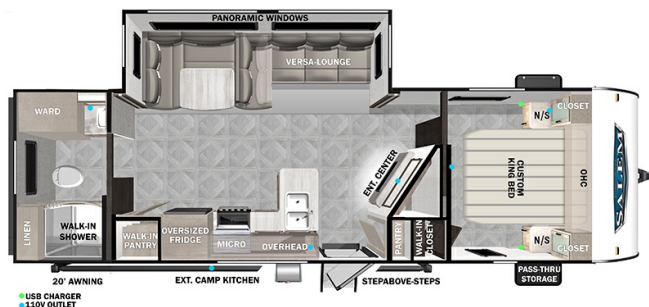

2023 FOREST RIVER SALEM VILLA 26RBS

SPECIFICATIONS

Year	2023
Manufacturer	FOREST RIVER
Brand	SALEM VILLA
Model	26RBS
Type	Travel Trailer
Status	New
Stock #	ER25
Financing Available	✘
Warranty Available	✘
Suspension	N/A
Leveling	N/A
Exterior Length	26.0 ft.
Dry Weight	6721 lbs.
Sleeping Capacity	6 person(s)
Interior Colour	N/A
Exterior Colour	Aluminum
Slideouts	1

Disclaimer: Product information, pricing and photos are as accurate as possible and are subject to change without notice.

SELLING FEATURES

Specifications and Features:

- Length (ft): 31'1"
- Width (ft): 8'0"
- Height (ft): 11'3"
- GVWR (lbs): 9723
- Dry Weight (lbs): 6721
- Payload Capacity (lbs): 3002
- Hitch Weight (lbs): 923
- Number Of Fresh Water Holding Tanks: 1
- Total Fresh Water Tank Capacity (gal): 40
- Number Of Gray ...