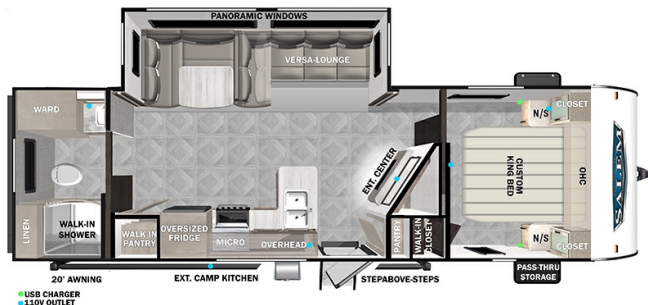

2023 FOREST RIVER SALEM VILLA 26RBS

SPECIFICATIONS

Year	2023
Manufacturer	FOREST RIVER
Brand	SALEM VILLA
Model	26RBS
Type	Travel Trailer
Status	New
Stock #	ER25
Financing Available	✘
Warranty Available	✘
Suspension	N/A
Leveling	N/A
Exterior Length	26.0 ft.
Dry Weight	6721 lbs.
Sleeping Capacity	6 person(s)
Interior Colour	N/A
Exterior Colour	Aluminum
Slideouts	1

Disclaimer: Product information, pricing and photos are as accurate as possible and are subject to change without notice.

SELLING FEATURES

Specifications and Features:

- Length (ft): 31'1"
- Width (ft): 8'0"
- Height (ft): 11'3"
- GVWR (lbs): 9723
- Dry Weight (lbs): 6721
- Payload Capacity (lbs): 3002
- Hitch Weight (lbs): 923
- Number Of Fresh Water Holding Tanks: 1
- Total Fresh Water Tank Capacity (gal): 40
- Number Of Gray ...