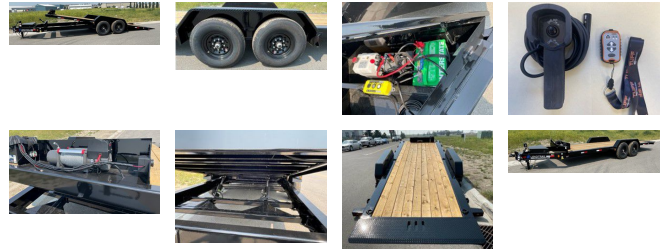

**2025 LOAD TRAIL TILT N GO TRAILER POWER UP/DOWN TRAILER TH8320072**

**SPECIFICATIONS**

Year	2025
Manufacturer	LOAD TRAIL
Brand	TILT N GO TRAILER POWER UP/DOWN TRAILER
Model	TH8320072
Type	Tilt Deck Trailer
Status	New
Stock #	330160
Financing Available	<b>x</b>
Warranty Available	<b>x</b>
Location	High River
Exterior Length	20.0 ft. (240 inches)
GVWR	N/A lbs.
Exterior Width	7.00 ft. (84 inches)
Colour	Black

Disclaimer: Product information, pricing and photos are as accurate as possible and are subject to change without notice.

**SELLING FEATURES**

2025 TILT N GO FULL-TILT DECK 20 FT TANDEM AXLE POWER UP/DOWN (14,000LBS GVW) 83" X 20 FT W/ADDITIONAL OPTIONS:

- L.E.D. LIGHTS, full L.E.D. light package
- MAX FRONT LOCKING TOOLBOX – toolbox has divider, hydraulic power pack a...

Powered by focusRV

Powered by focusRV