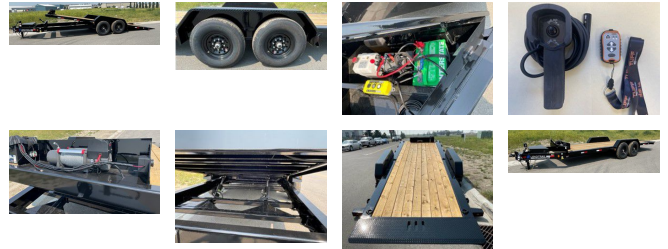

**2025 LOAD TRAIL TILT N GO TRAILER POWER UP/DOWN TRAILER TH8320072**

**SPECIFICATIONS**

Year	2025
Manufacturer	LOAD TRAIL
Brand	TILT N GO TRAILER POWER UP/DOWN TRAILER
Model	TH8320072
Type	Tilt Deck Trailer
Status	New
Stock #	330160
Financing Available	✘
Warranty Available	✘
Location	High River
Exterior Length	20.0 ft. (240 inches)
GVWR	N/A lbs.
Exterior Width	7.00 ft. (84 inches)
Colour	Black

Disclaimer: Product information, pricing and photos are as accurate as possible and are subject to change without notice.

**SELLING FEATURES**

2025 TILT N GO FULL-TILT DECK 20 FT TANDEM AXLE POWER UP/DOWN (14,000LBS GVW) 83" X 20 FT W/ADDITIONAL OPTIONS:

- L.E.D. LIGHTS, full L.E.D. light package
- MAX FRONT LOCKING TOOLBOX – toolbox has divider, hydraulic power pack a...

Powered by focusRV

Powered by focusRV