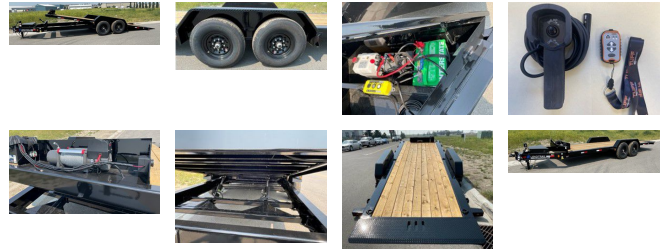

2025 LOAD TRAIL TILT N GO TRAILER POWER UP/DOWN TRAILER TH8320072

SPECIFICATIONS

Year	2025
Manufacturer	LOAD TRAIL
Brand	TILT N GO TRAILER POWER UP/DOWN TRAILER
Model	TH8320072
Type	Tilt Deck Trailer
Status	New
Stock #	330160
Financing Available	✘
Warranty Available	✘
Location	High River
Exterior Length	20.0 ft. (240 inches)
GVWR	N/A lbs.
Exterior Width	7.00 ft. (84 inches)
Colour	Black

Disclaimer: Product information, pricing and photos are as accurate as possible and are subject to change without notice.

SELLING FEATURES

2025 TILT N GO FULL-TILT DECK 20 FT TANDEM AXLE POWER UP/DOWN (14,000LBS GVW) 83" X 20 FT W/ADDITIONAL OPTIONS:

- L.E.D. LIGHTS, full L.E.D. light package
- MAX FRONT LOCKING TOOLBOX – toolbox has divider, hydraulic power pack a...

Powered by focusRV

Powered by focusRV