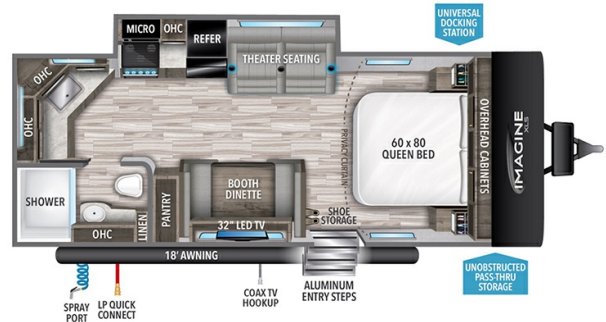

MSRP \$63,980.00

\$227 Bi-Weekly

\$0 down @ 7.99% APR for 60/240 months

(\$22,127 C.O.B.) O.A.C.

Woody's Price \$55,980.00

SPECIFICATIONS

Year	2025
Manufacturer	GRAND DESIGN
Brand	IMAGINE XLS
Model	22MLE-SH
Type	Travel Trailer
Status	New
Stock #	49608
Financing Available	✓
Warranty Available	Manufacturer
Suspension	N/A
Leveling	N/A
Exterior Length	25.9 ft.
Dry Weight	5125 lbs.
Sleeping Capacity	4 person(s)
Interior Colour	N/A
Exterior Colour	Fiberglass
Slideouts	1

Disclaimer: Product information, pricing and photos are as accurate as possible and are subject to change without notice.

SELLING FEATURES

Specifications and Features:

- Length (ft): 25'11"
- Width (ft): 8'0"
- Height (ft): 10'10"
- Interior Height (ft): 6'6"
- GVWR (lbs): 6995
- Dry Weight (lbs): 5125
- Payload Capacity (lbs): 1819
- Hitch Weight (lbs): 497
- Number Of Fresh Water Holding Tanks: 1
- Total Fresh Water Tank Capac...