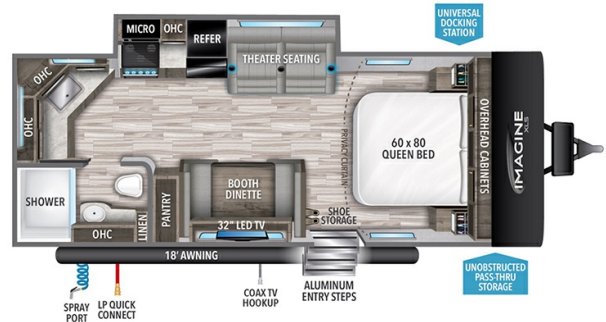

MSRP \$63,980.00

\$227 Bi-Weekly

\$0 down @ 7.99% APR for 60/240 months

(\$22,127 C.O.B.) O.A.C.

Woody's Price \$55,980.00

SPECIFICATIONS

Year	2025
Manufacturer	GRAND DESIGN
Brand	IMAGINE XLS
Model	22MLE
Type	Travel Trailer
Status	New
Stock #	49608
Financing Available	✓
Warranty Available	Manufacturer
Suspension	N/A
Leveling	N/A
Exterior Length	25.9 ft.
Dry Weight	5125 lbs.
Sleeping Capacity	4 person(s)
Interior Colour	N/A
Exterior Colour	Fiberglass
Slideouts	1

Disclaimer: Product information, pricing and photos are as accurate as possible and are subject to change without notice.

SELLING FEATURES

Specifications and Features:

- Length (ft): 25'11"
- Width (ft): 8'0"
- Height (ft): 10'10"
- Interior Height (ft): 6'6"
- GVWR (lbs): 6995
- Dry Weight (lbs): 5125
- Payload Capacity (lbs): 1819
- Hitch Weight (lbs): 497
- Number Of Fresh Water Holding Tanks: 1
- Total Fresh Water Tank Capac...