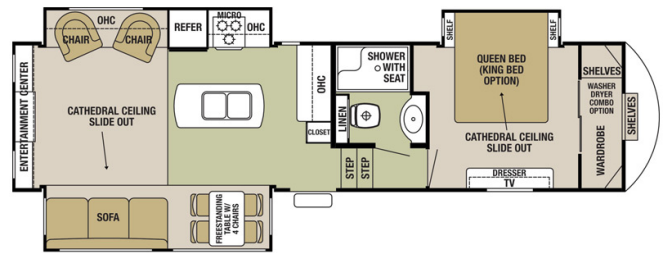

BILL THOMAS CAMPER SALES

onlinesales@btcamper.com 1-636-327-5900
101 Thomas RV Way, Wentzville, MO 63385
Local 1-636-327-5900 | <https://www.btcamper.com>

2015 CEDAR CREEK SILVERBACK 29IK

$28,707.00

Originally $30,950.00

SPECIFICATIONS

Year	2015
Manufacturer	CEDAR CREEK
Brand	SILVERBACK
Model	29IK
Type	Fifth Wheel
Status	PreOwned
Stock #	12773
Financing Available	✓
Warranty Available	✓
Suspension	N/A
Leveling	N/A
Exterior Length	33.9 ft.
Dry Weight	10829 lbs.
Sleeping Capacity	6 person(s)
Interior Colour	N/A
Exterior Colour	Fiberglass
Slideouts	3

Disclaimer: Product information, pricing and photos are as accurate as possible and are subject to change without notice.

SELLING FEATURES

Specifications and Features:

- Length (ft): 33'11"
- Width (ft): 8'0"
- Height (ft): 12'11"
- Interior Height (ft): 6'5"
- GVWR (lbs): 14040
- Dry Weight (lbs): 10829
- Payload Capacity (lbs): 3241
- Hitch Weight (lbs): 2070
- Number Of Fresh Water Holding Tanks: 1
- Total Fresh Water Tank Ca...

OPTIONS & EQUIPMENT

- POWER AWNING
- OUTSIDE SPEAKERS
- ROOF LADDER
- 5W POWER LANDING JACKS
- 50 AMP SERVICE
- KITCHEN SLIDE
- FREE STANDING TABLE & CHAIRS
- DUCTED AIR
- MICROWAVE
- 3 BURNER STOVE W/GAS OVEN
- 2 DOOR REFRIGERATOR

Powered by focusRV