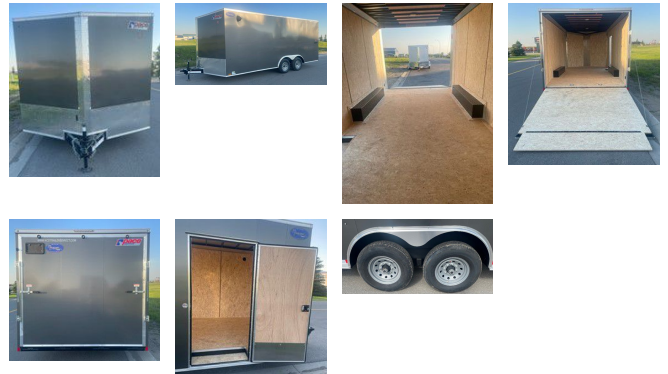

**2025 PACE AMERICAN JOURNEY SE CARGO TRAILER
KP10218SESVCH-070**

SPECIFICATIONS

Year	2025
Manufacturer	PACE AMERICAN
Brand	JOURNEY SE CARGO TRAILER
Model	KP10218SESVCH-070
Type	Cargo Trailer
Status	New
Stock #	119513
Financing Available	✘
Warranty Available	✘
Location	High River
Exterior Length	18.0 ft. (216 inches)
GVWR	N/A lbs.
Exterior Width	8.50 ft. (102 inches)
Colour	Charcoal