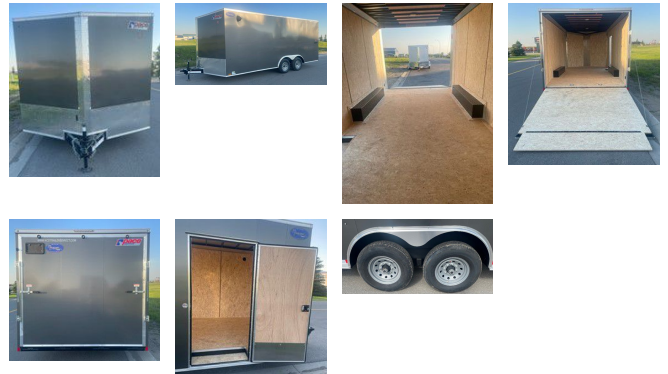

**2025 PACE AMERICAN JOURNEY SE CARGO TRAILER
KP10218SESVCH-070**

SPECIFICATIONS

Year	2025
Manufacturer	PACE AMERICAN
Brand	JOURNEY SE CARGO TRAILER
Model	KP10218SESVCH-070
Type	Cargo Trailer
Status	New
Stock #	119513
Financing Available	✘
Warranty Available	✘
Location	High River
Exterior Length	18.0 ft. (216 inches)
GVWR	N/A lbs.
Exterior Width	8.5 ft. (102 inches)
Colour	Charcoal