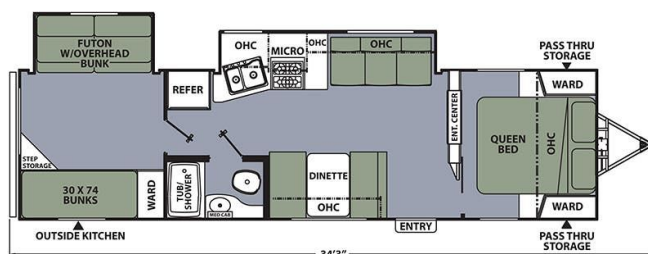

SICARD RV

sales.leads.focusrv@sicardrv.com 1-800-688-2210
7526 Regional Road 20, West Lincoln, ON L0R 2A0
Local 1-905-957-3344 | Fax 1-905-957-7855 | www.sicardrv.com

2018 COACHMEN APEX ULTRA-LITE 300BHS

SPECIFICATIONS

Year	2018
Manufacturer	COACHMEN
Brand	APEX ULTRA-LITE
Model	300BHS
Type	Travel Trailer
Status	PreOwned
Stock #	22509
Financing Available	✘
Warranty Available	✘
Suspension	N/A
Leveling	N/A
Exterior Length	34.3 ft.
Dry Weight	6250 lbs.
Sleeping Capacity	10 person(s)
Interior Colour	Brown
Exterior Colour	Gray
Slideouts	2

Disclaimer: Product information, pricing and photos are as accurate as possible and are subject to change without notice.

SELLING FEATURES

Introducing the 2018 Apex Ultra-Lite 300BHS, from Coachmen. The Apex Ultra-Lite 300BHS provides you with all of the comforts you need. This travel trailer sleeps up to 10 people. Inside the Apex Ultra-Lite 300BHS, you will find a rear bunk room offering multiple extra sleeping choices as well as ...

OPTIONS & EQUIPMENT

- EXTERIOR KITCHEN
- FRONT POWER TONGUE JACK
- SPARE TIRE
- MICROWAVE
- OVEN
- 3-BURNER STOVE TOP
- JACK-KNIFE SOFA
- FOUR SEAT BENCH DINETTE
- POWER AWNING
- QUEEN BED
- BUNK BEDS

Powered by focusRV