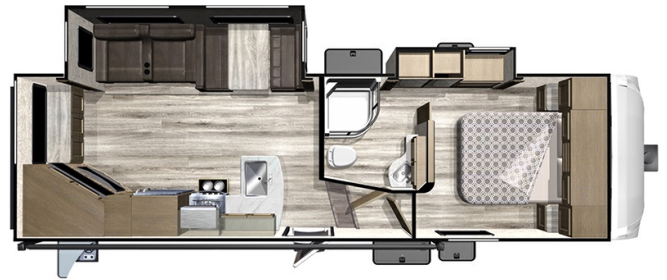

#### SPECIFICATIONS

Year	2019
Manufacturer	STARCRAFT
Brand	TELLURIDE
Model	251RES
Type	Fifth Wheel
Status	PreOwned
Stock #	12770
Financing Available	✓
Warranty Available	✓
Suspension	N/A
Leveling	N/A
Exterior Length	29.3 ft.
Dry Weight	7360 lbs.
Sleeping Capacity	4 person(s)
Interior Colour	N/A
Exterior Colour	Fiberglass
Slideouts	2

#### SELLING FEATURES

Specifications and Features:

- Length (ft): 29'3"
- Width (ft): 8'1"
- Height (ft): 12'7"
- Interior Height (ft): 7'8"
- GVWR (lbs): 9995
- Dry Weight (lbs): 7360
- Hitch Weight (lbs): 1215
- Number Of Fresh Water Holding Tanks: 1
- Total Fresh Water Tank Capacity (gal): 51
- Number Of Gray W...

#### OPTIONS & EQUIPMENT

- POWER AWNING
- OUTSIDE SPEAKERS
- ROOF LADDER
- OUTSIDE GRILL
- SPARE TIRE + CARRIER
- OUTSIDE SHOWER
- STABILIZER JACKS-POWER
- 5W POWER LANDING JACKS
- 6 GALLON WATER HEATER
- BLACK TANK FLUSH
- CABLE/SATELLITE READY
- OUTSIDE REFRIGERATOR
- DINETTE/SOFA SLIDE
- BOOTH/U SHAPED DINETTE
- DUCTED AIR
- DAY/NIGHT SHADES
- SOLID SURFACE COUNTERTOP
- MICROWAVE
- 3 BURNER STOVE W/GAS OVEN
- 2 DOOR REFRIGERATOR
- TV ANTENNA W/BOOSTER
- LIVING ROOM TV
- DVD PLAYER
- FIREPLACE
- BT 90 DAY APPLIANCE POLICY