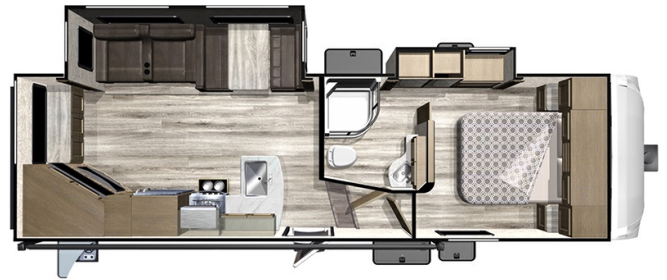

SPECIFICATIONS

Year	2019
Manufacturer	STARCRAFT
Brand	TELLURIDE
Model	251RES
Type	Fifth Wheel
Status	PreOwned
Stock #	12770
Financing Available	✓
Warranty Available	✓
Suspension	N/A
Leveling	N/A
Exterior Length	29.3 ft.
Dry Weight	7360 lbs.
Sleeping Capacity	4 person(s)
Interior Colour	N/A
Exterior Colour	Fiberglass
Slideouts	2

Disclaimer: Product information, pricing and photos are as accurate as possible and are subject to change without notice.

SELLING FEATURES

Specifications and Features:

- Length (ft): 29'3"
- Width (ft): 8'1"
- Height (ft): 12'7"
- Interior Height (ft): 7'8"
- GVWR (lbs): 9995
- Dry Weight (lbs): 7360
- Hitch Weight (lbs): 1215
- Number Of Fresh Water Holding Tanks: 1
- Total Fresh Water Tank Capacity (gal): 51
- Number Of Gray W...

OPTIONS & EQUIPMENT

- POWER AWNING
- OUTSIDE SPEAKERS
- ROOF LADDER
- OUTSIDE GRILL
- SPARE TIRE + CARRIER
- OUTSIDE SHOWER
- STABILIZER JACKS-POWER
- 5W POWER LANDING JACKS
- 6 GALLON WATER HEATER
- BLACK TANK FLUSH
- CABLE/SATELLITE READY
- OUTSIDE REFRIGERATOR
- DINETTE/SOFA SLIDE
- BOOTH/U SHAPED DINETTE
- DUCTED AIR
- DAY/NIGHT SHADES
- SOLID SURFACE COUNTERTOP
- MICROWAVE
- 3 BURNER STOVE W/GAS OVEN
- 2 DOOR REFRIGERATOR
- TV ANTENNA W/BOOSTER
- LIVING ROOM TV
- DVD PLAYER
- FIREPLACE
- BT 90 DAY APPLIANCE POLICY