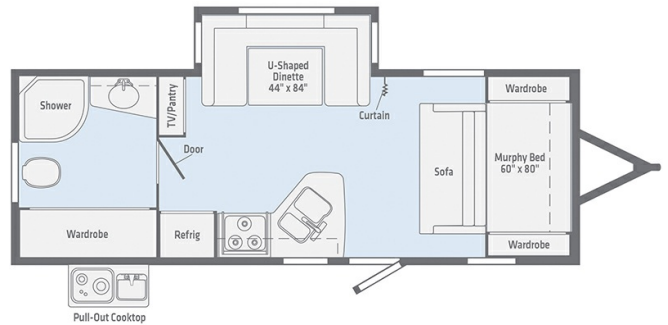

SPECIFICATIONS

Year	2022
Manufacturer	WINNEBAGO
Brand	MINNIE
Model	2201MB
Type	Travel Trailer
Status	PreOwned
Stock #	12769
Financing Available	✓
Warranty Available	✓
Suspension	N/A
Leveling	N/A
Exterior Length	26.8 ft.
Dry Weight	4900 lbs.
Sleeping Capacity	4 person(s)
Interior Colour	N/A
Exterior Colour	Fiberglass
Slideouts	1

Disclaimer: Product information, pricing and photos are as accurate as possible and are subject to change without notice.

SELLING FEATURES

Specifications and Features:

- Length (ft): 26'10"
- Width (ft): 8'0"
- Height (ft): 10'7"
- Interior Height (ft): 6'5"
- Dry Weight (lbs): 4900
- Hitch Weight (lbs): 575
- Number Of Fresh Water Holding Tanks: 1
- Total Fresh Water Tank Capacity (gal): 60
- Number Of Gray Water Holding Tanks:...