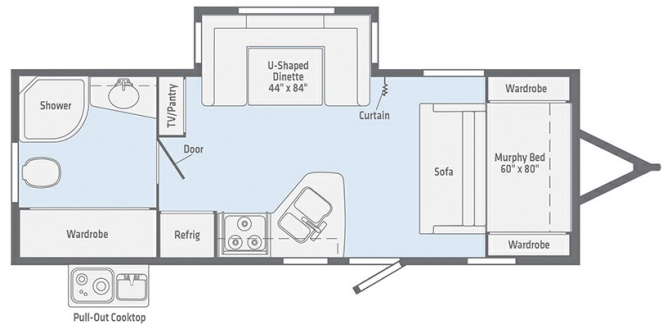

SPECIFICATIONS

Year	2022
Manufacturer	WINNEBAGO
Brand	MINNIE
Model	2201MB
Type	Travel Trailer
Status	PreOwned
Stock #	12769
Financing Available	✓
Warranty Available	✓
Suspension	N/A
Leveling	N/A
Exterior Length	26.8 ft.
Dry Weight	4900 lbs.
Sleeping Capacity	4 person(s)
Interior Colour	N/A
Exterior Colour	Fiberglass
Slideouts	1

Disclaimer: Product information, pricing and photos are as accurate as possible and are subject to change without notice.

SELLING FEATURES

Specifications and Features:

- Length (ft): 26'10"
- Width (ft): 8'0"
- Height (ft): 10'7"
- Interior Height (ft): 6'5"
- Dry Weight (lbs): 4900
- Hitch Weight (lbs): 575
- Number Of Fresh Water Holding Tanks: 1
- Total Fresh Water Tank Capacity (gal): 60
- Number Of Gray Water Holding Tanks:...