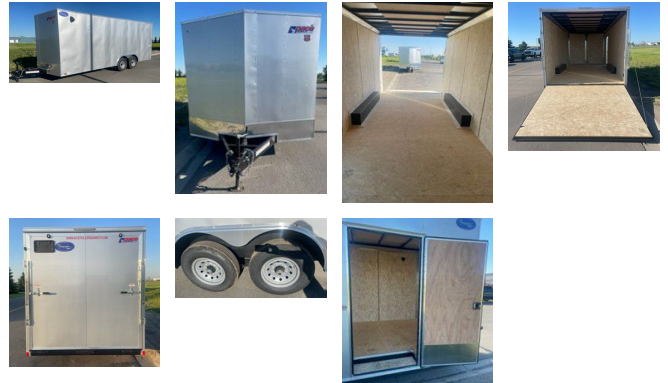

**2024 PACE AMERICAN OUTBACK DLX KP10220STSVC**

**SPECIFICATIONS**

Year	2024
Manufacturer	PACE AMERICAN
Brand	OUTBACK DLX
Model	KP10220STSVC
Type	Cargo Trailer
Status	New
Stock #	119520
Financing Available	✘
Warranty Available	✘
Location	High River
Exterior Length	20.0 ft. (240 inches)
GVWR	N/A lbs.
Exterior Width	8.50 ft. (102 inches)
Colour	Silver

Disclaimer: Product information, pricing and photos are as accurate as possible and are subject to change without notice.

**SELLING FEATURES**

**SPECIFICATIONS 8.5FT x 20FT (10,400LBS GVW):**

STYLE - OUTBACK DLX V-NOSE - SEMI CROWNED

-16" V-NOSE FRONT(TOTAL LENGTH 25.5FT) - EXCELLENT WIND RESISTANCE FACTOR, ADDED FUEL ECONOMY

-6" EXTRA HEIGHT - INTERIOR HEIGHT 7FT

-SELF-CHARGING BREAKAWAY BATTERY KIT, 7 WAY RV PLUG

-AXLES - 2...

Powered by focusRV