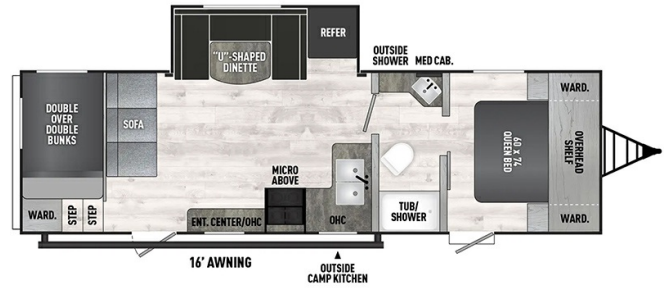

2025 COACHMEN CLIPPER 262BHS

$46,990.00

Originally $57,275.00

SPECIFICATIONS

Year	2025
Manufacturer	COACHMEN
Brand	CLIPPER
Model	262BHS
Type	Travel Trailer
Status	New
Stock #	25CL001
Financing Available	✘
Warranty Available	✘
Suspension	N/A
Leveling	N/A
Exterior Length	32.0 ft.
Dry Weight	6226 lbs.
Sleeping Capacity	10 person(s)
Interior Colour	N/A
Exterior Colour	Aluminum
Slideouts	1

Disclaimer: Product information, pricing and photos are as accurate as possible and are subject to change without notice.

SELLING FEATURES

Get ready to hit the road in unparalleled style and comfort with the all-new 2025 Forest River Clipper 262BHS! This top-of-the-line travel trailer is designed to provide you with the ultimate adventure experience, blending luxury, convenience, and practicality in a sleek, modern package.

Exhil...

OPTIONS & EQUIPMENT

- PAINT & FINISH
- HVAC
- INTERIOR
- PAINT & FINISH
- SPECIAL PACKAGE

Powered by focusRV