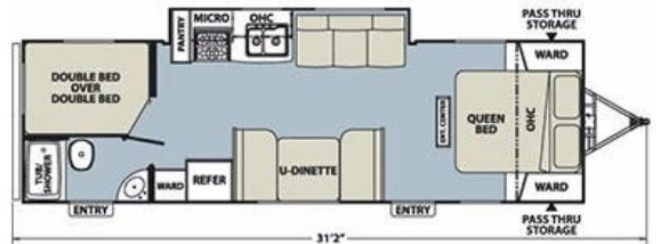

\$359 Bi-Weekly

2013 COACHMEN APEX 288BHS

SPECIFICATIONS

Year	2013
Manufacturer	COACHMEN
Brand	APEX
Model	288BHS
Type	Travel Trailer
Status	PreOwned
Stock #	UX7064
Financing Available	✓
Warranty Available	✓
Suspension	N/A
Leveling	N/A
Exterior Length	31.0 ft.
Dry Weight	4850 lbs.
Sleeping Capacity	9 person(s)
Interior Colour	N/A
Exterior Colour	N/A
Slideouts	1