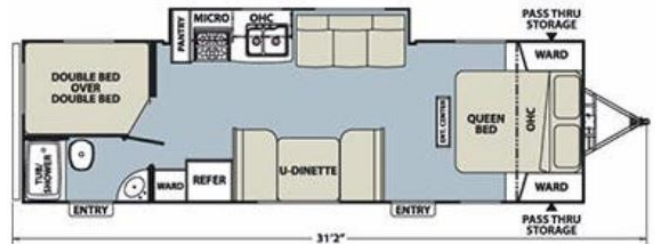

\$359 Bi-Weekly

2013 COACHMEN APEX 288BHS

SPECIFICATIONS

Year	2013
Manufacturer	COACHMEN
Brand	APEX
Model	288BHS
Type	Travel Trailer
Status	PreOwned
Stock #	UX7064
Financing Available	✓
Warranty Available	✓
Suspension	N/A
Leveling	N/A
Exterior Length	31.0 ft.
Dry Weight	4850 lbs.
Sleeping Capacity	9 person(s)
Interior Colour	N/A
Exterior Colour	N/A
Slideouts	1