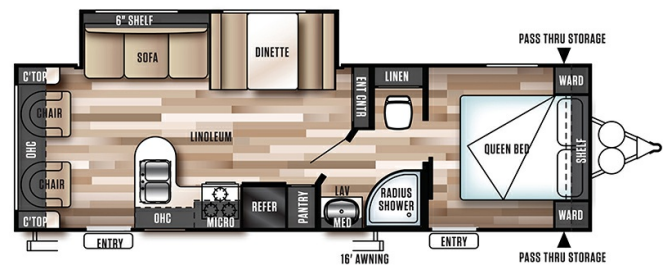

2017 FOREST RIVER WILDWOOD 254RLXL

\$29,800.00

Originally \$34,990.00

SPECIFICATIONS

| | |
|---------------------|----------------|
| Year | 2017 |
| Manufacturer | FOREST RIVER |
| Brand | WILDWOOD |
| Model | 254RLXL |
| Type | Travel Trailer |
| Status | PreOwned |
| Stock # | CS0012 |
| Financing Available | ✘ |
| Warranty Available | ✘ |
| Suspension | N/A |
| Leveling | N/A |
| Exterior Length | 31.3 ft. |
| Dry Weight | 5597 lbs. |
| Sleeping Capacity | 6 person(s) |
| Interior Colour | N/A |
| Exterior Colour | Aluminum |
| Slideouts | 1 |

Disclaimer: Product information, pricing and photos are as accurate as possible and are subject to change without notice.

SELLING FEATURES

Get ready to hit the road in style with the Forest River Wildwood 254RLXL, a travel trailer designed to offer exceptional comfort and convenience. Stretching 31 feet 3 inches in length and standing 10 feet 4 inches tall, this trailer provides ample space for relaxation and adventure.