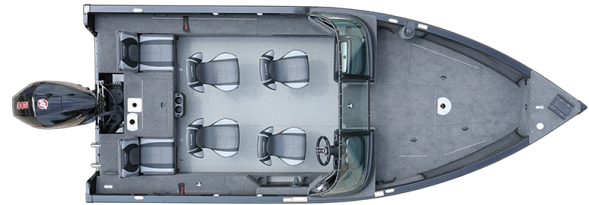

Year	2024
Manufacturer	LUND
Brand	IMPACT
Model	2025
Type	Fishing Boat
Status	New
Stock #	PC1066PS
Financing Available	✘
Warranty Available	✘
Suspension	N/A
Leveling	N/A
Exterior Length	18.1 ft.
Dry Weight	3362 lbs.
Sleeping Capacity	N/A person(s)
Interior Colour	N/A
Exterior Colour	N/A
Slideouts	N/A

Mercury 200 XL Pro XS w/ Stainless Prop

Hydraulic Tilt Steering, Rockford 4 Speaker Stereo

Premium Graphics w/ Raised Chrome Logo

Upgraded Steering Wheel, Ski Bar, Bow Cargo Nets

On The G...

Powered by focusRV