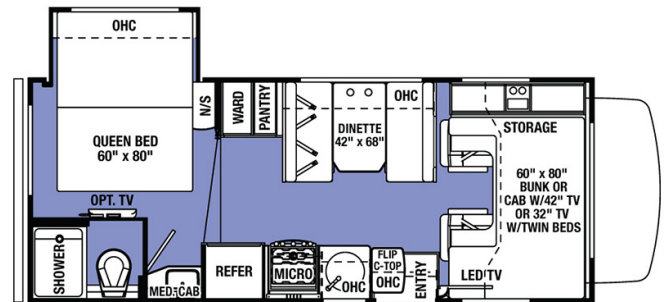

SPECIAL UNIT
\$71,995.00

Originally \$74,995

\$414 Bi-Weekly
2017 FOREST RIVER Sunseeker 2250S
SPECIFICATIONS

Year	2017
Manufacturer	FOREST RIVER
Brand	Sunseeker
Model	2250S
Type	Motorhome
Class	C
Fuel Type	Gas
Status	PreOwned
Stock #	P2800A
Financing Available	✓
Warranty Available	✓
Odometer	0 kms.
VIN	N/A
Chassis	Ford E350
Engine	255HP V8
Transmission	AUTO
Suspension	N/A
Leveling	N/A
Exterior Length	22.0 ft.
Dry Weight	9660 lbs.
Sleeping Capacity	6 person(s)
Interior Colour	N/A
Exterior Colour	Fiberglass
Slideouts	1

Disclaimer: Product information, pricing and photos are as accurate as possible and are subject to change without notice.

SELLING FEATURES

ONLY 68,000KM'S

Specifications and Features:

- Chassis Brand: Ford
- Engine Type: V8
- Chassis Model: E350
- Cylinders: 8
- Horsepower (bhp): 255
- Torque (Ft Lbs): 350
- Fuel Type: Gas
- Transmission Brand: TorqShift
- Transmission Type: Automatic
- Number Of Speeds: 5
- Driveline Type: ...