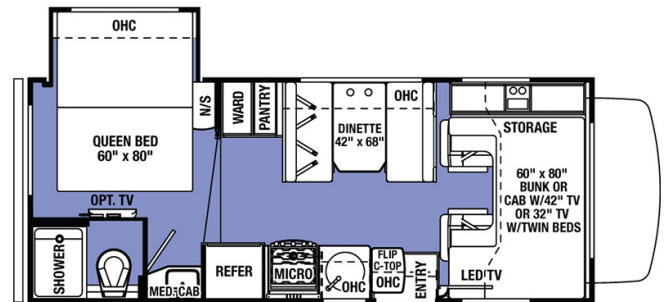

SPECIAL UNIT

2017 FOREST RIVER SUNSEEKER 2250S

SPECIFICATIONS

Year	2017
Manufacturer	FOREST RIVER
Brand	SUNSEEKER
Model	2250S
Type	Motorhome
Class	C
Fuel Type	Gas
Status	PreOwned
Stock #	P2800A
Financing Available	✓
Warranty Available	✓
Odometer	0 kms.
VIN	N/A
Chassis	Ford E350
Engine	255HP V8
Transmission	AUTO
Suspension	N/A
Leveling	N/A
Exterior Length	23.1 ft.
Dry Weight	9660 lbs.
Sleeping Capacity	6 person(s)
Interior Colour	N/A
Exterior Colour	Fiberglass
Slideouts	1