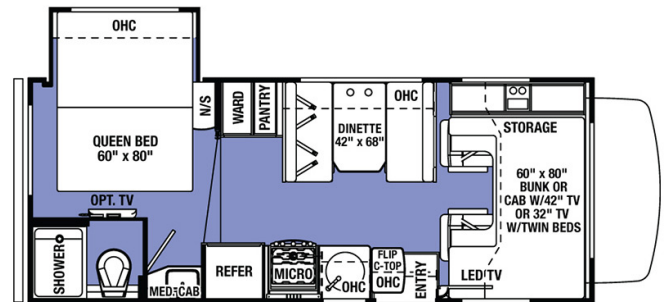

SPECIAL UNIT

2017 FOREST RIVER SUNSEEKER 2250S

SPECIFICATIONS

Year	2017
Manufacturer	FOREST RIVER
Brand	SUNSEEKER
Model	2250S
Type	Motorhome
Class	C
Fuel Type	Gas
Status	PreOwned
Stock #	P2800A
Financing Available	✓
Warranty Available	✓
Odometer	0 kms.
VIN	N/A
Chassis	Ford E350
Engine	255HP V8
Transmission	AUTO
Suspension	N/A
Leveling	N/A
Exterior Length	23.1 ft.
Dry Weight	9660 lbs.
Sleeping Capacity	6 person(s)
Interior Colour	N/A
Exterior Colour	Fiberglass
Slideouts	1